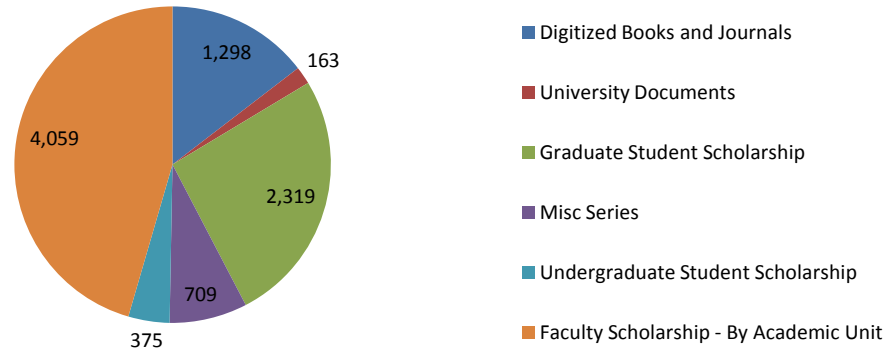

Full-Text Downloads by Content Type