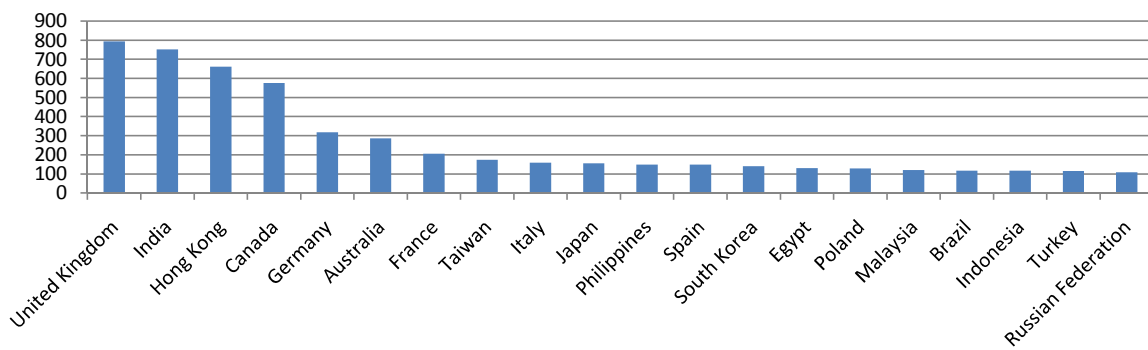

Top 20 Referrals by Countries other than US