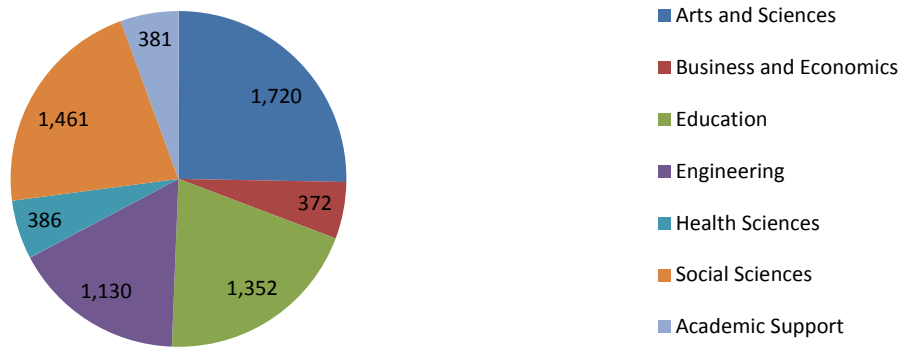

Full-Text Downloads by Academic Units