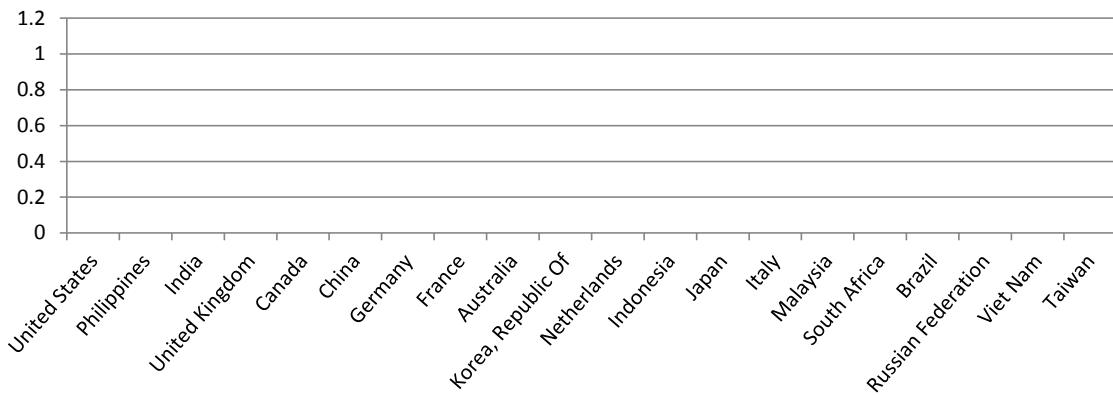

Top 20 Referrals by Countries other than US