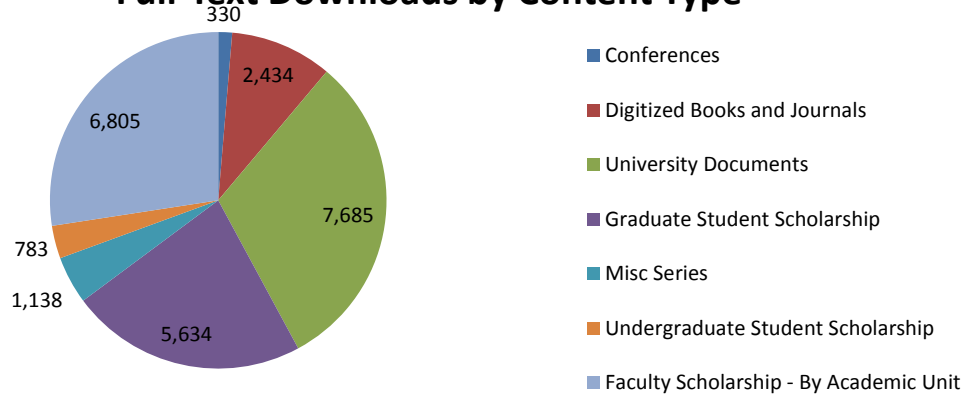

Full-Text Downloads by Content Type