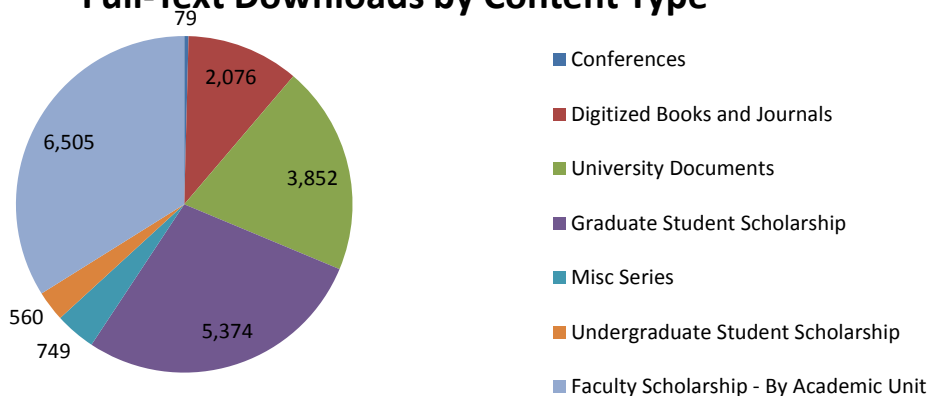

Full-Text Downloads by Content Type