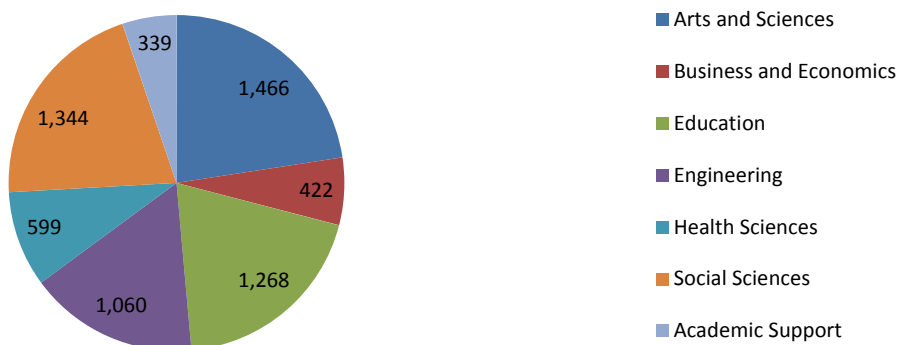

Full-Text Downloads by Academic Units