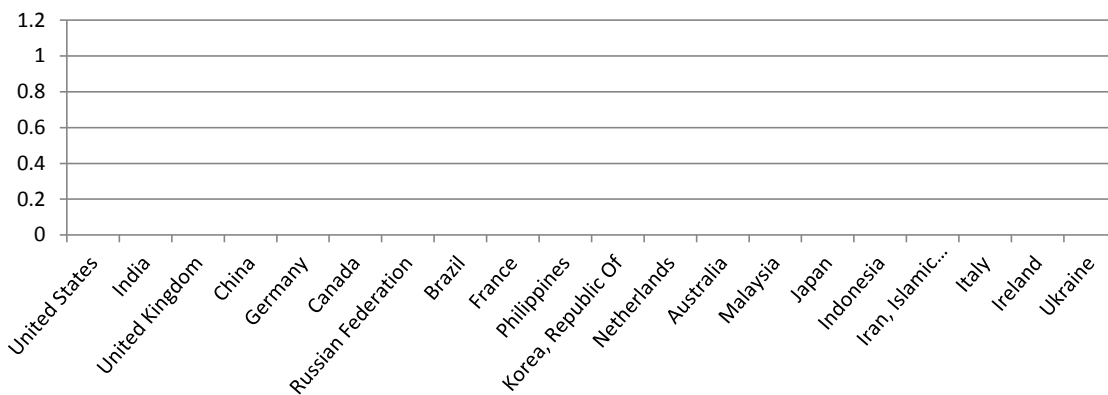

Top 20 Referrals by Countries other than US