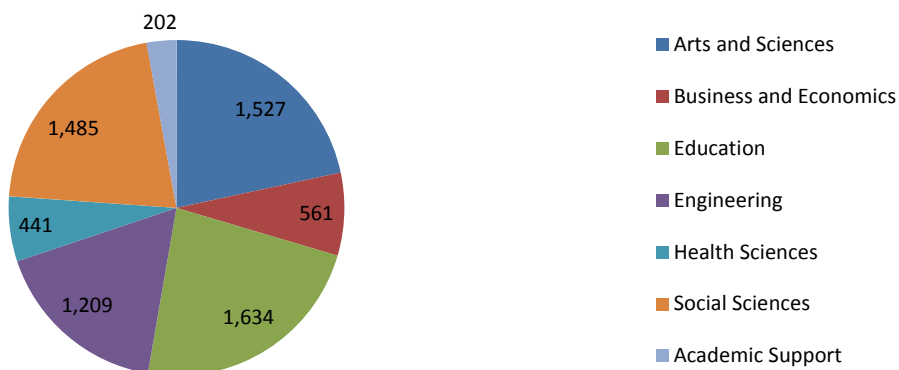

Full-Text Downloads by Academic Units