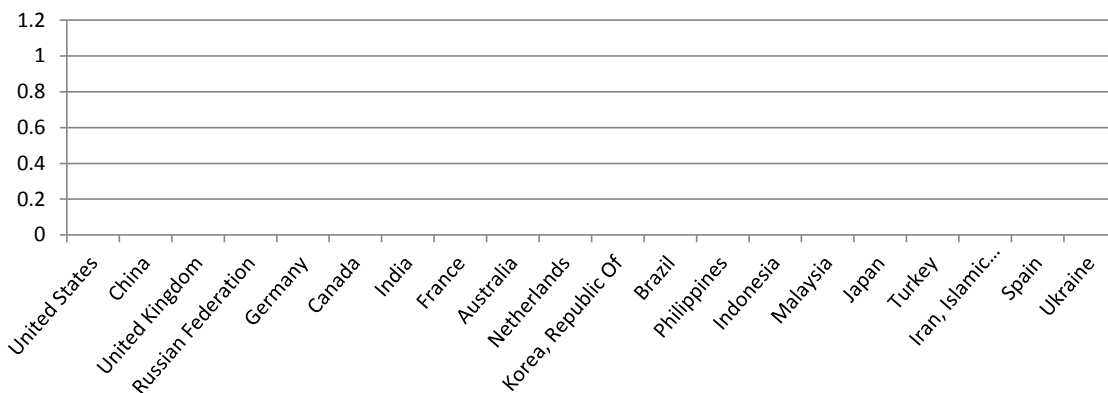

Top 20 Referrals by Countries other than US