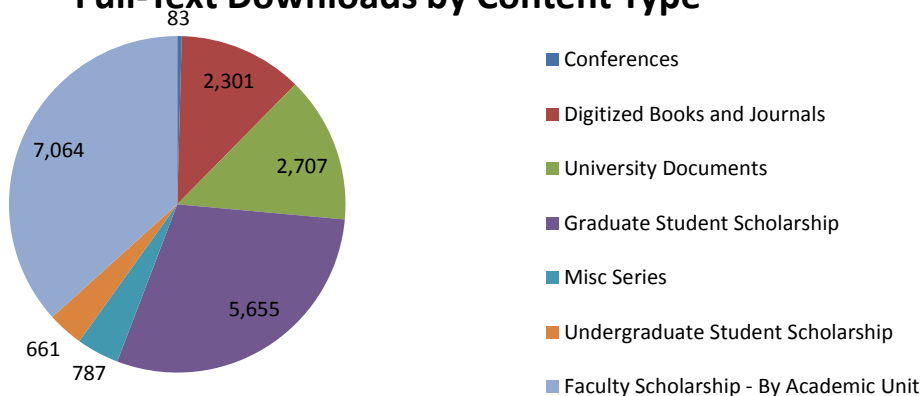

Full-Text Downloads by Content Type