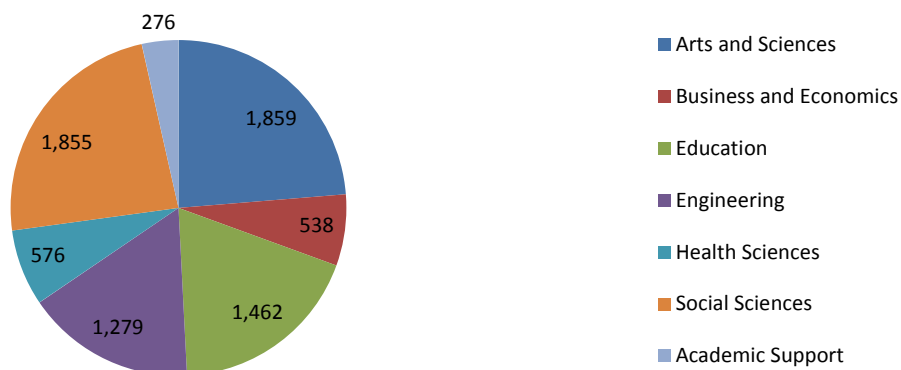

Full-Text Downloads by Academic Units