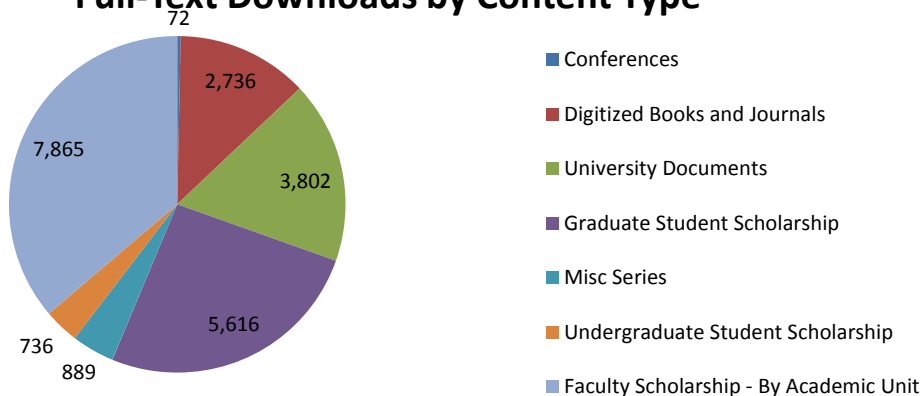

Full-Text Downloads by Content Type