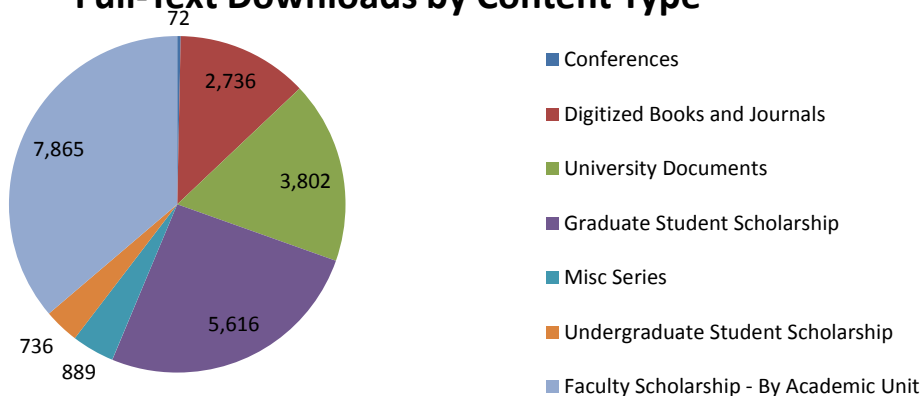

Full-Text Downloads by Content Type