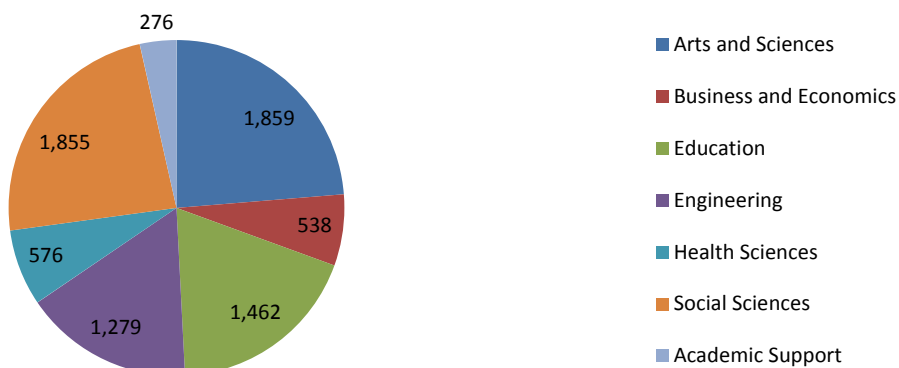

Full-Text Downloads by Academic Units