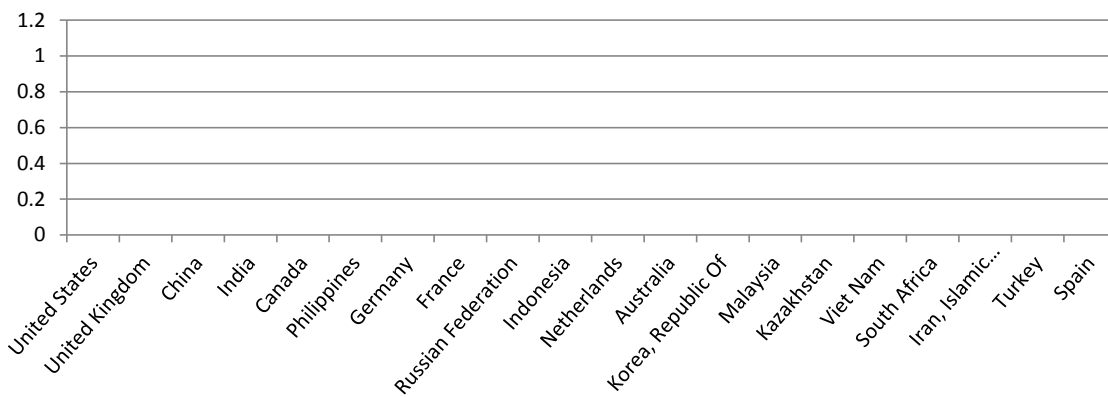

Top 20 Referrals by Countries other than US