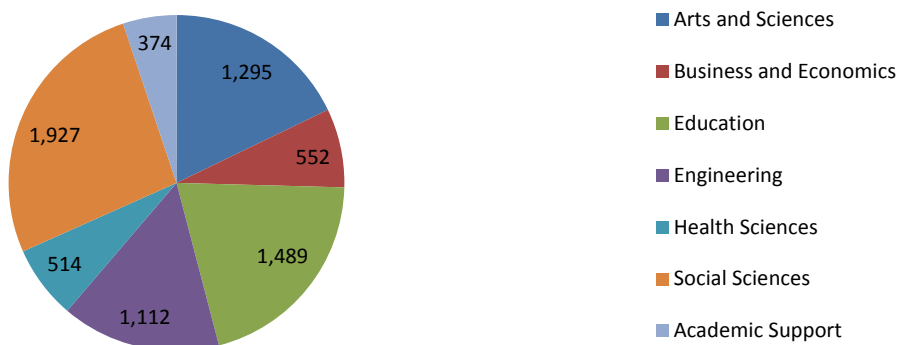

Full-Text Downloads by Academic Units