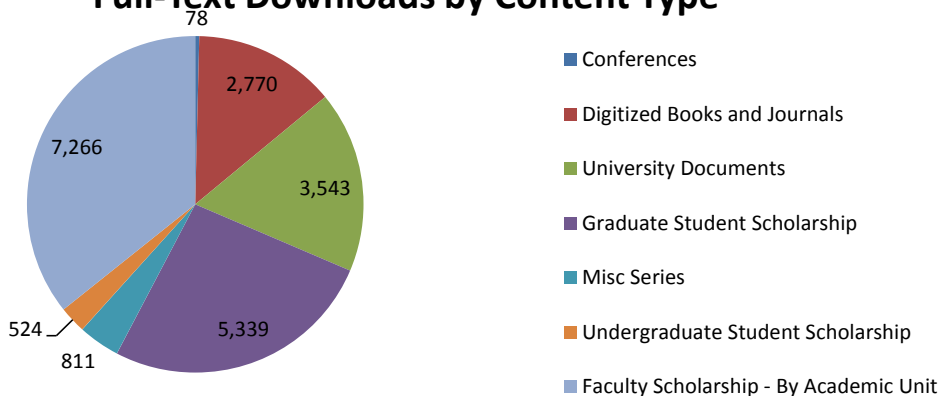

Full-Text Downloads by Content Type