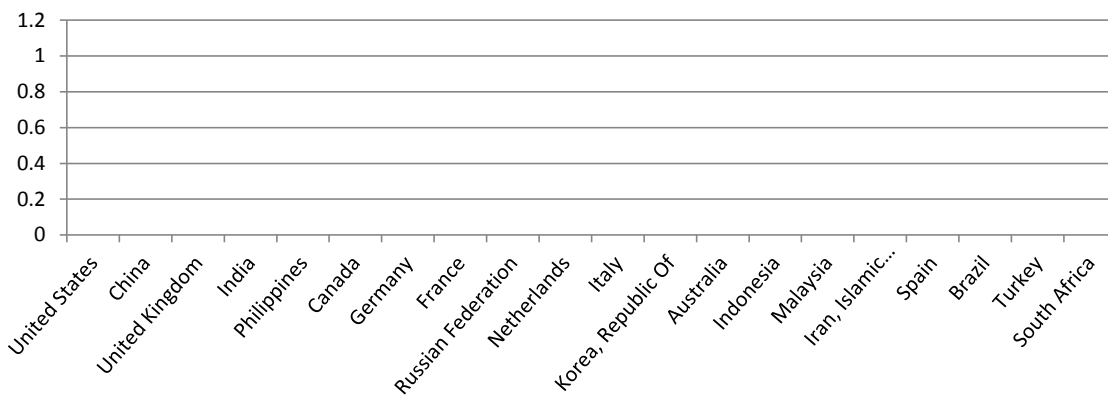

Top 20 Referrals by Countries other than US