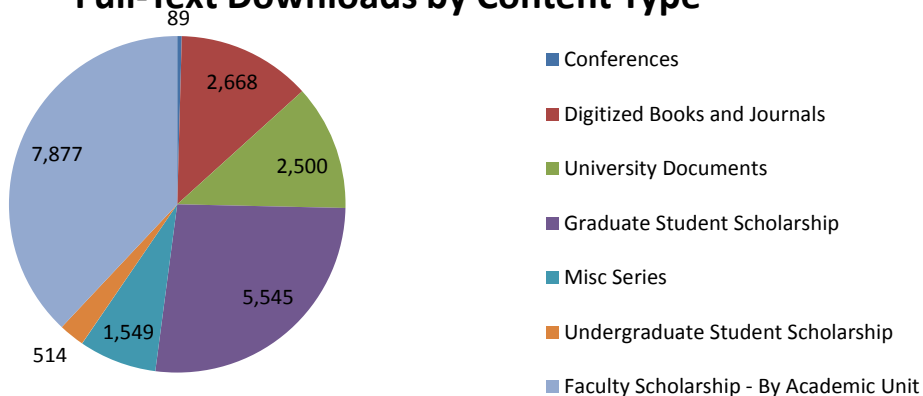

Full-Text Downloads by Content Type