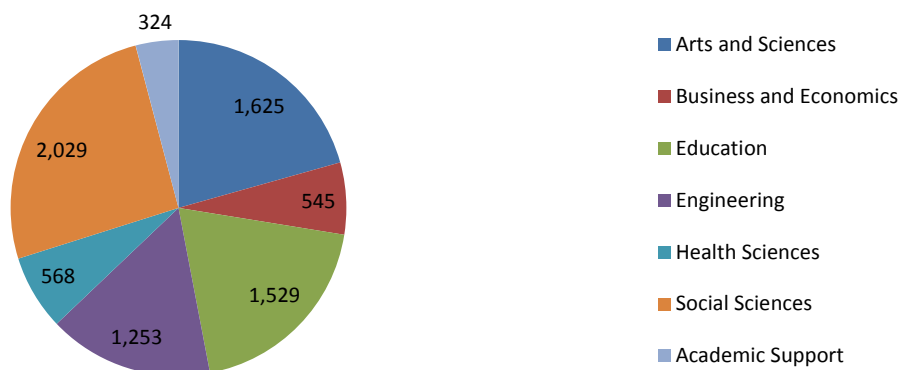

Full-Text Downloads by Academic Units