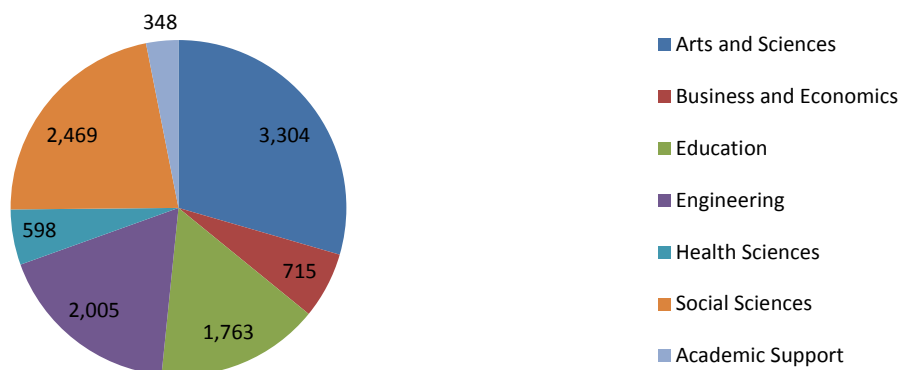

Full-Text Downloads by Academic Units