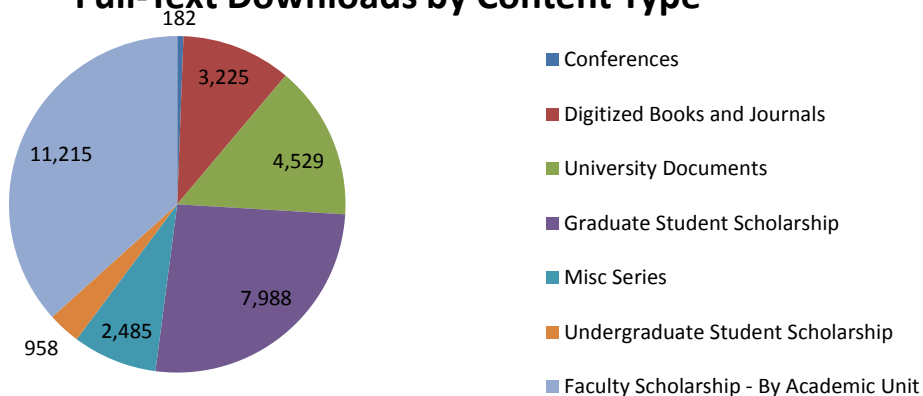

Full-Text Downloads by Content Type