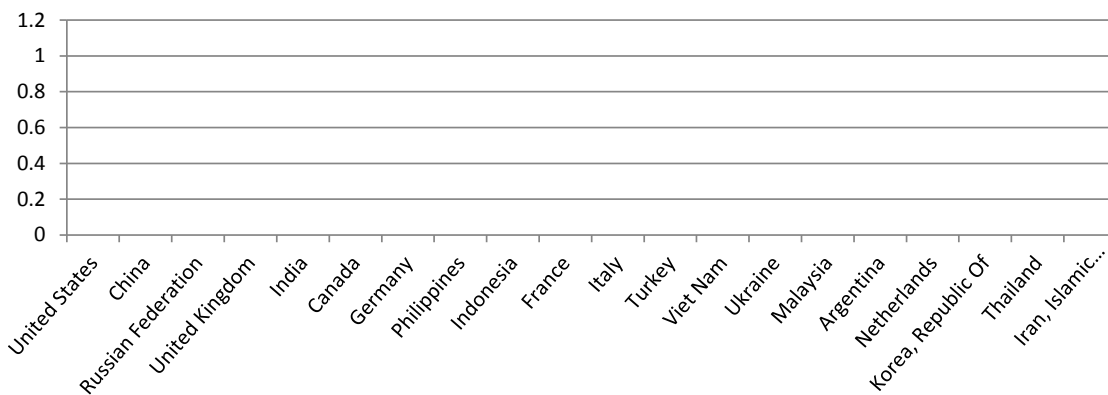

Top 20 Referrals by Countries other than US