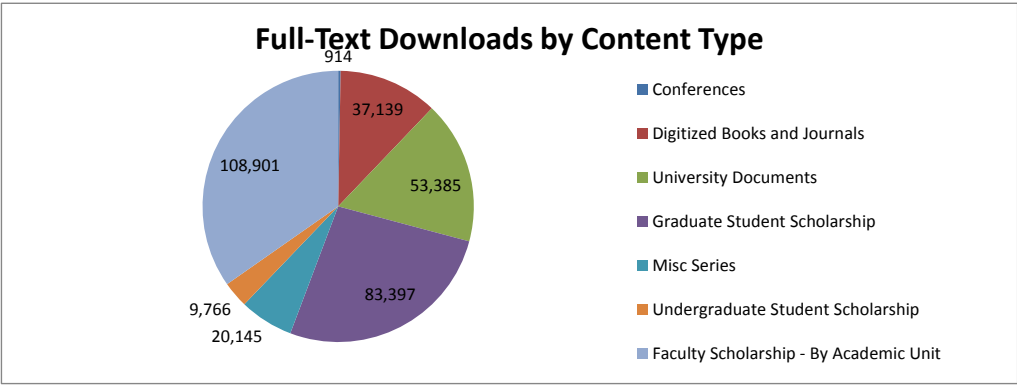

* Information contained in this report only represents data related to files included in ScholarWorks. Departments and faculty interested in contributing their scholarship should contact ScholarWorks at 426-2580 or scholarworks@boisestate.edu.