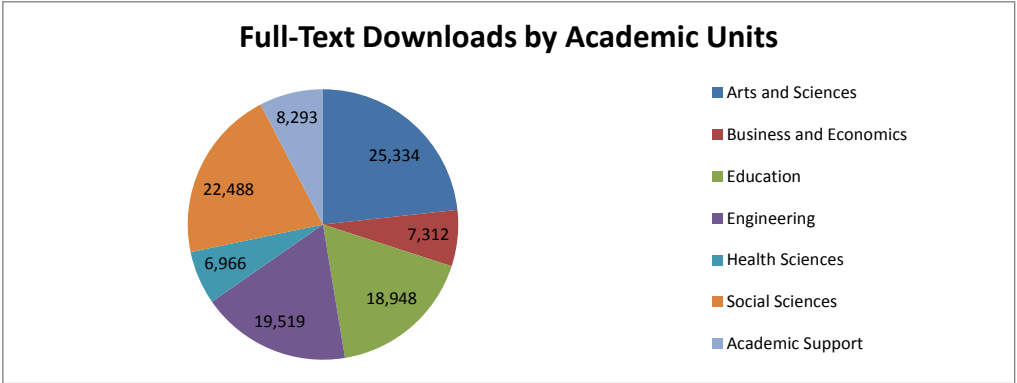

* Information contained in this report only represents data related to files included in ScholarWorks. Departments and faculty interested in contributing their scholarship should contact ScholarWorks at 426-2580 or scholarworks@boisestate.edu.