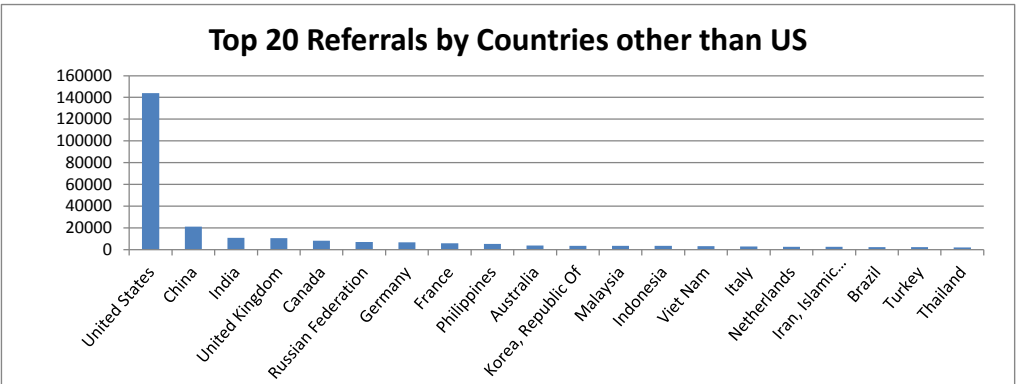

* Information contained in this report only represents data related to files included in ScholarWorks. Departments and faculty interested in contributing their scholarship should contact ScholarWorks at 426-2580 or scholarworks@boisestate.edu.