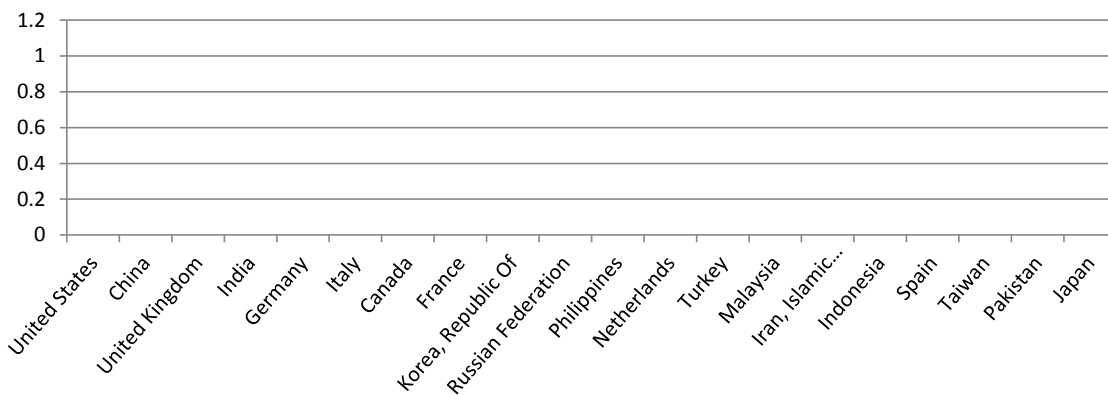

Top 20 Referrals by Countries other than US