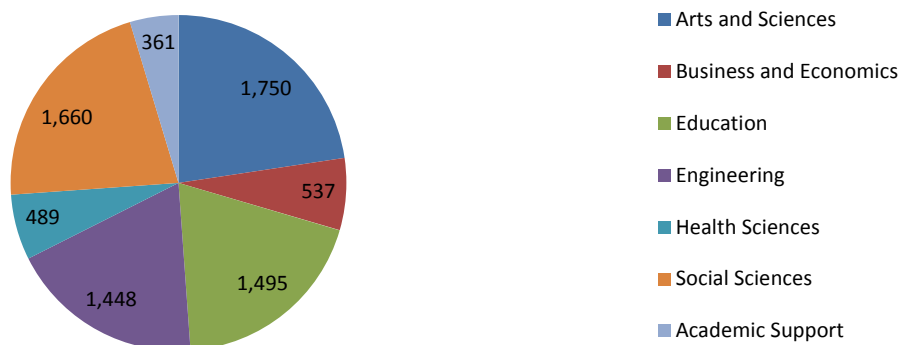

Full-Text Downloads by Academic Units