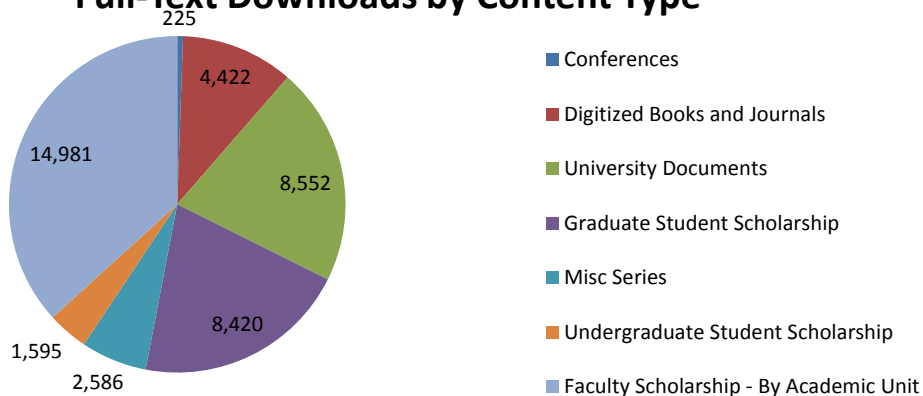

Full-Text Downloads by Content Type