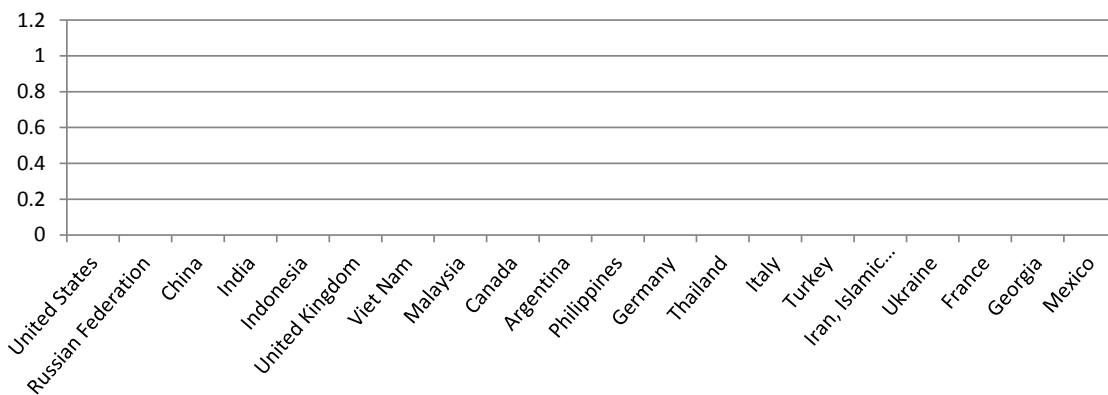

Top 20 Referrals by Countries other than US