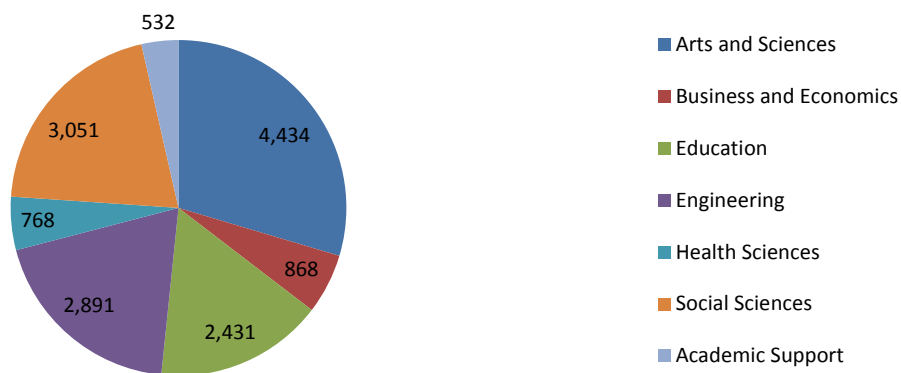

Full-Text Downloads by Academic Units