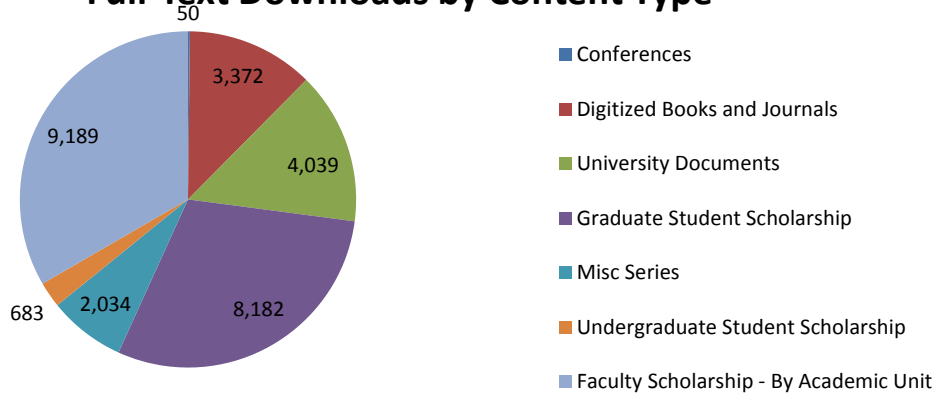

Full-Text Downloads by Content Type