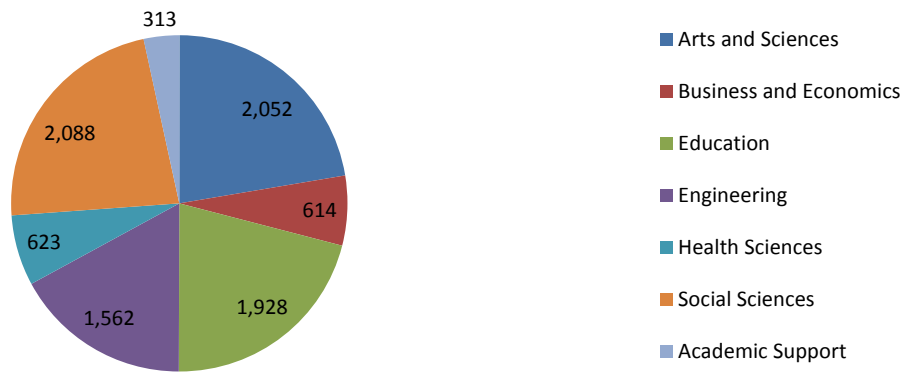

Full-Text Downloads by Academic Units