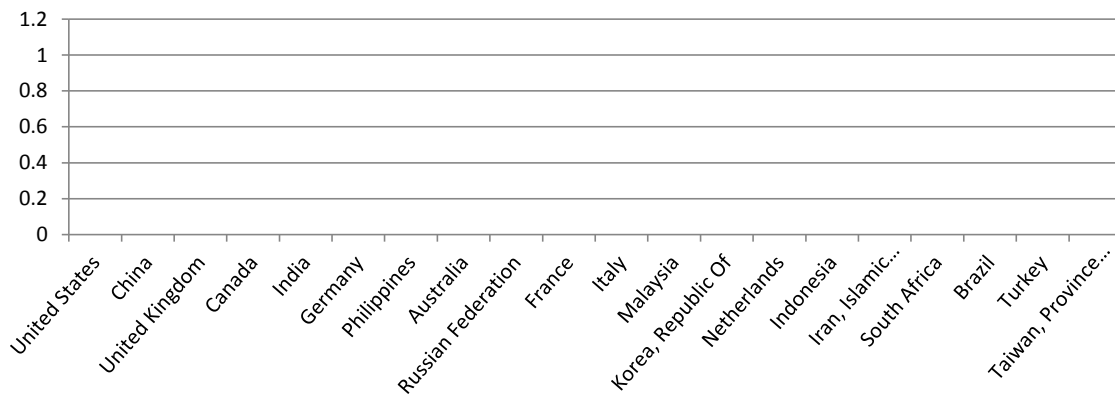

Top 20 Referrals by Countries other than US