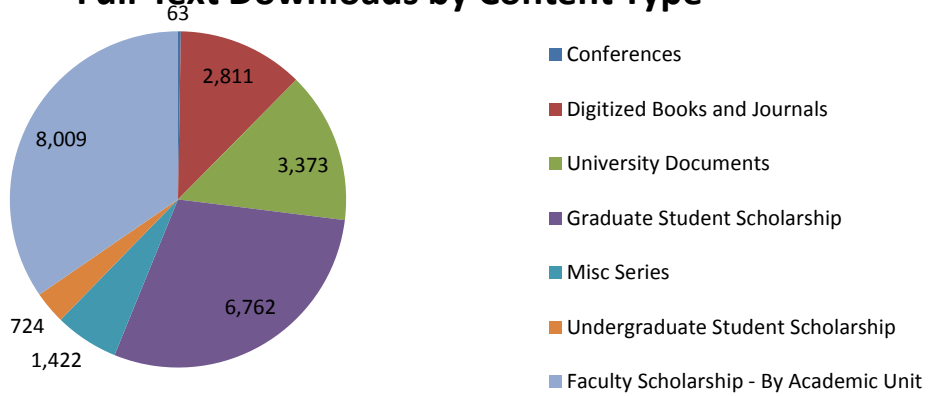

Full-Text Downloads by Content Type