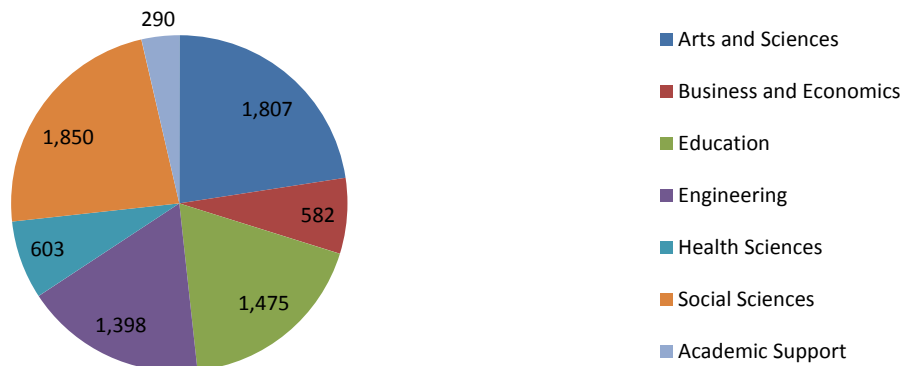

Full-Text Downloads by Academic Units