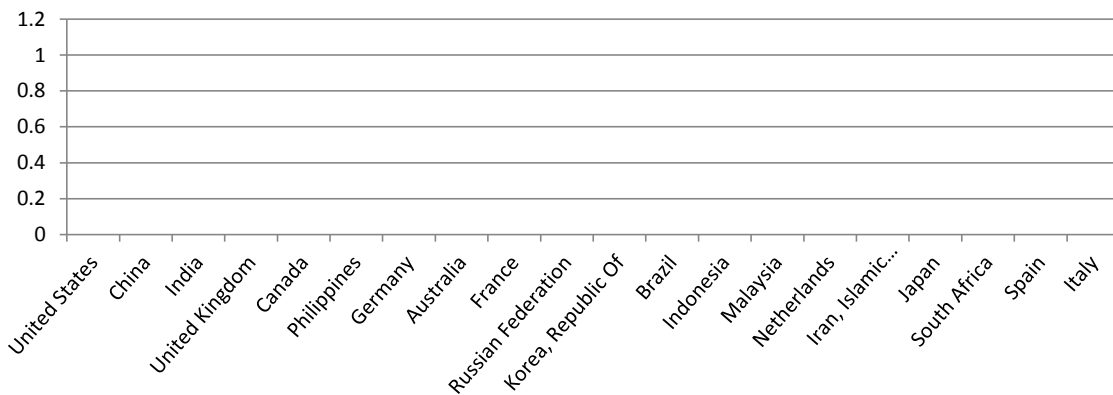

Top 20 Referrals by Countries other than US