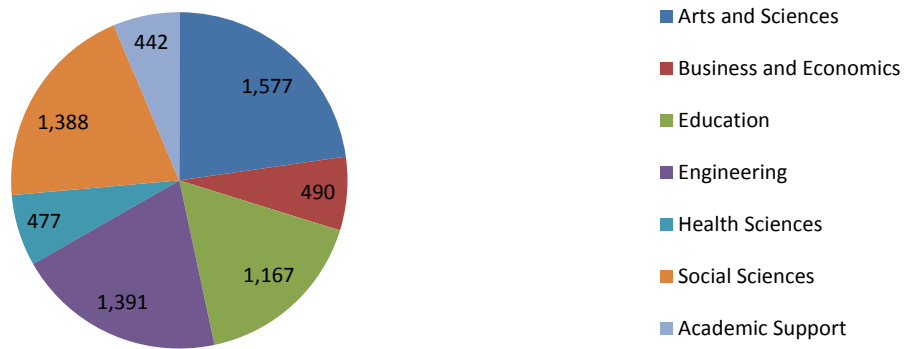

Full-Text Downloads by Academic Units