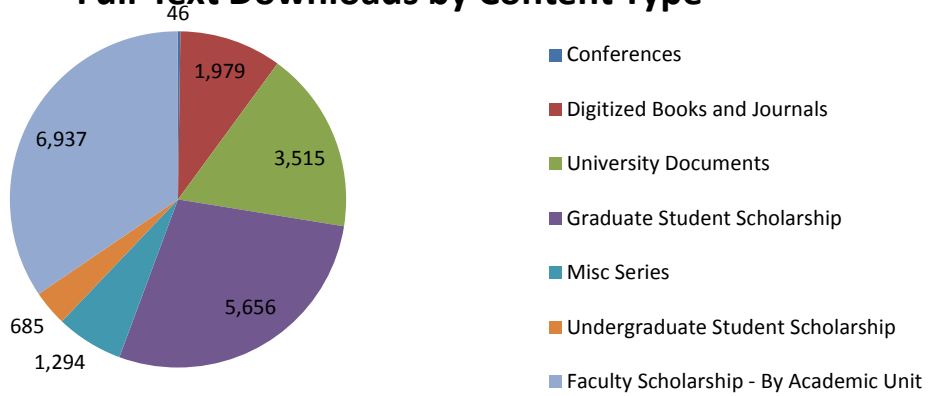

Full-Text Downloads by Content Type