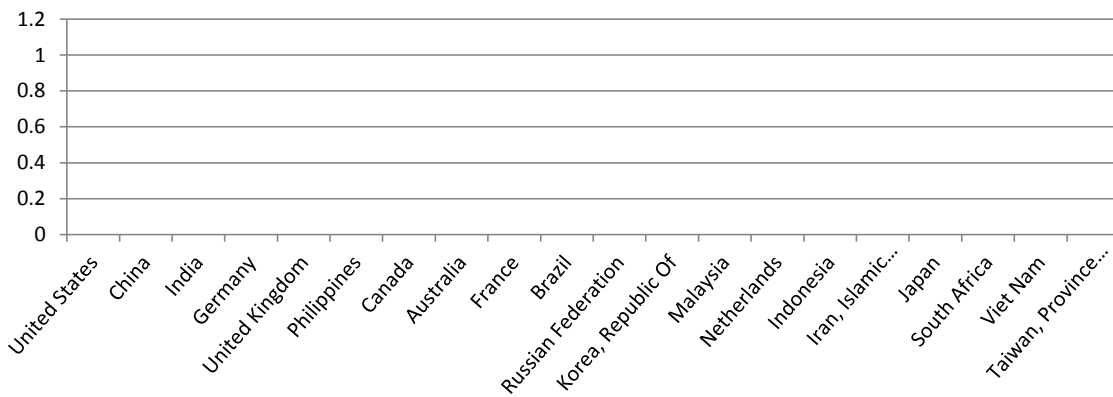

Top 20 Referrals by Countries other than US