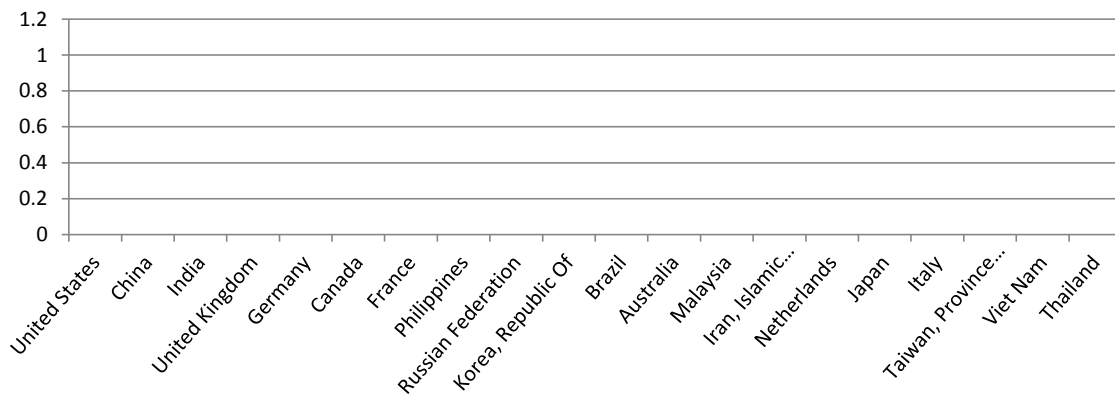

Top 20 Referrals by Countries other than US