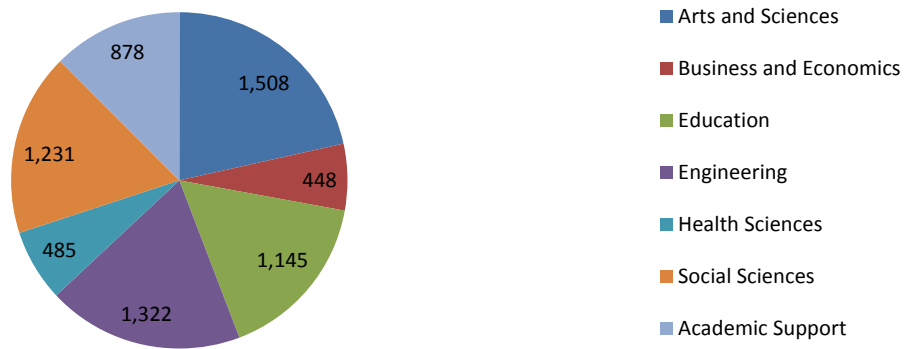

Full-Text Downloads by Academic Units