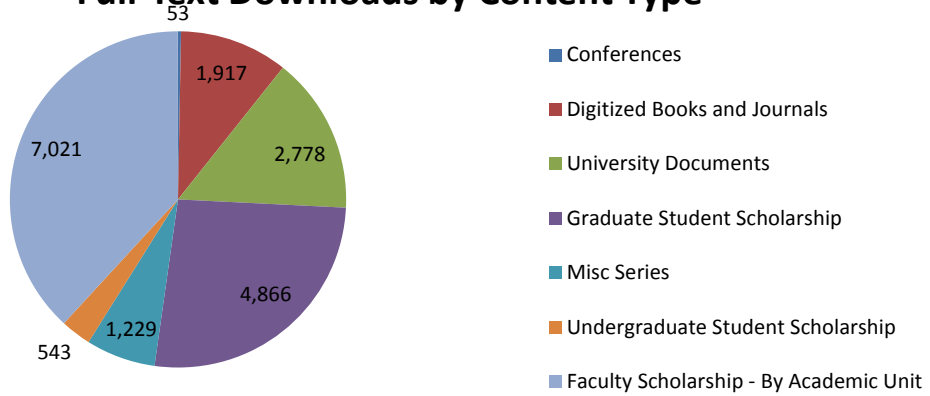

Full-Text Downloads by Content Type