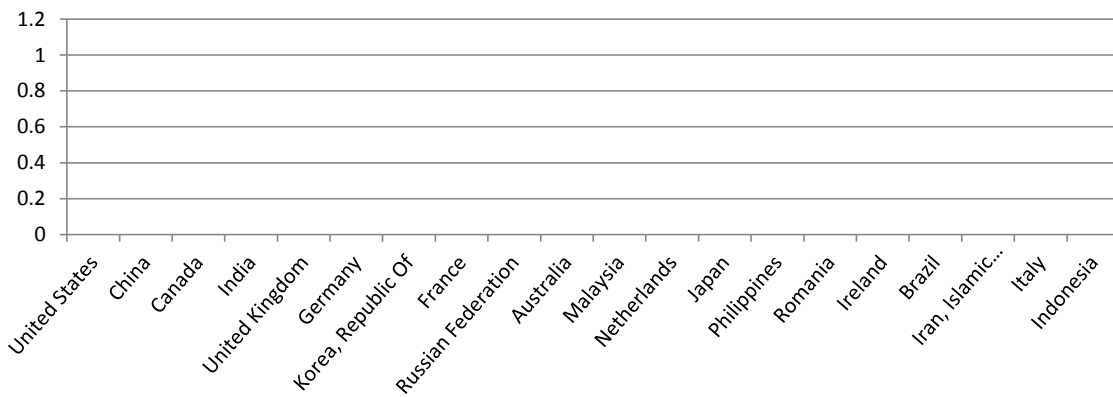

Top 20 Referrals by Countries other than US