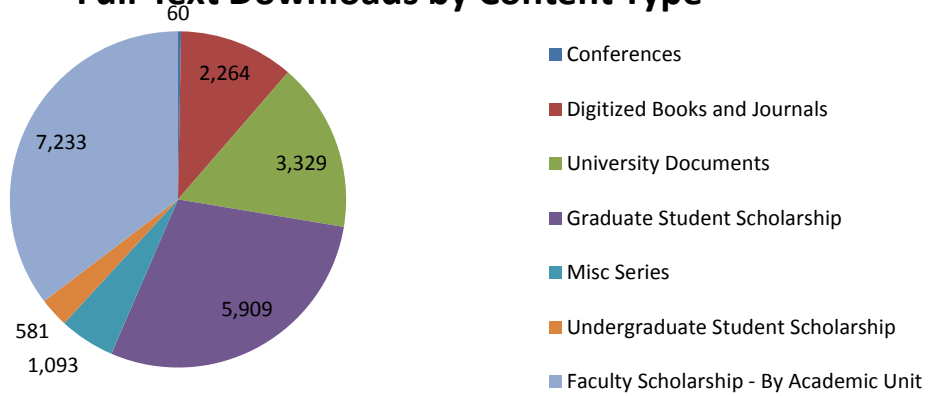

Full-Text Downloads by Content Type