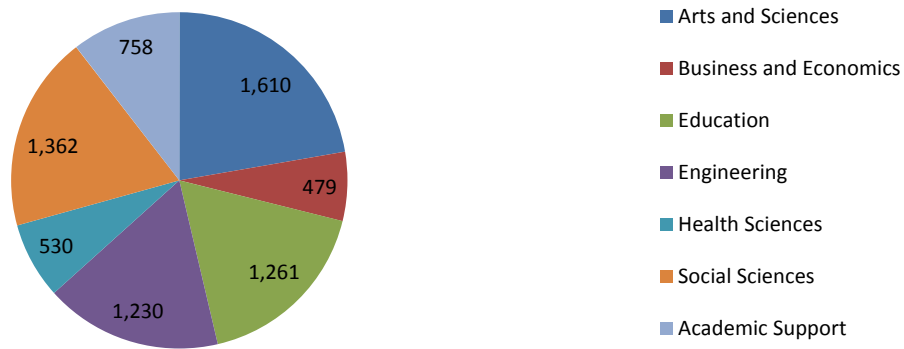

Full-Text Downloads by Academic Units