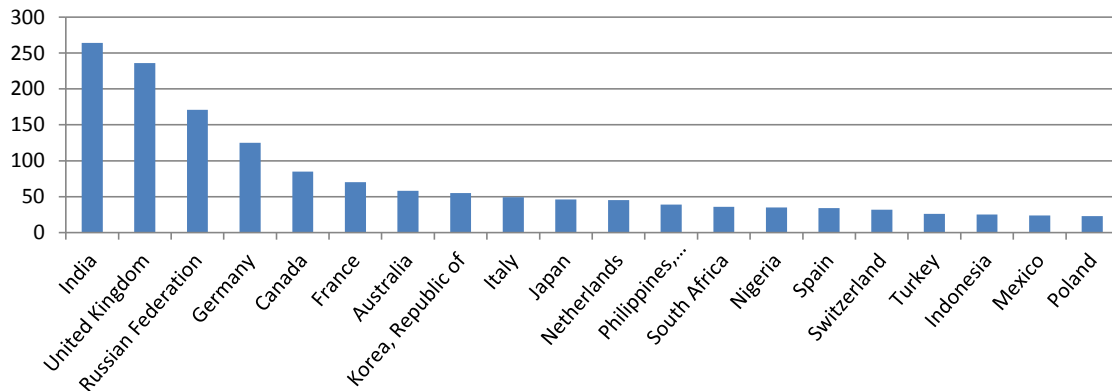

Top 20 Referrals by Countries other than US