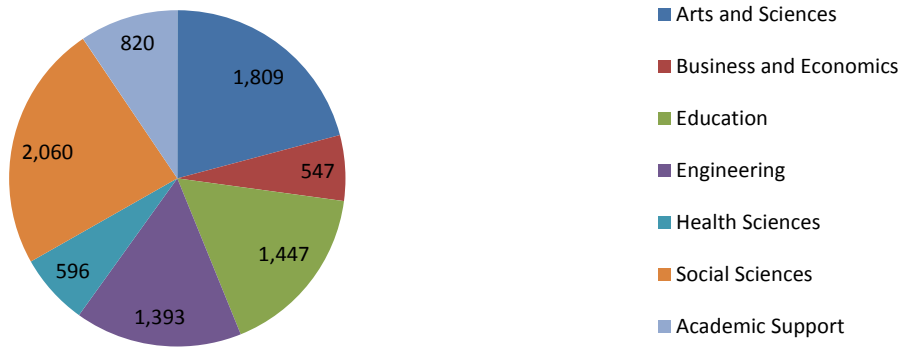

Full-Text Downloads by Academic Units