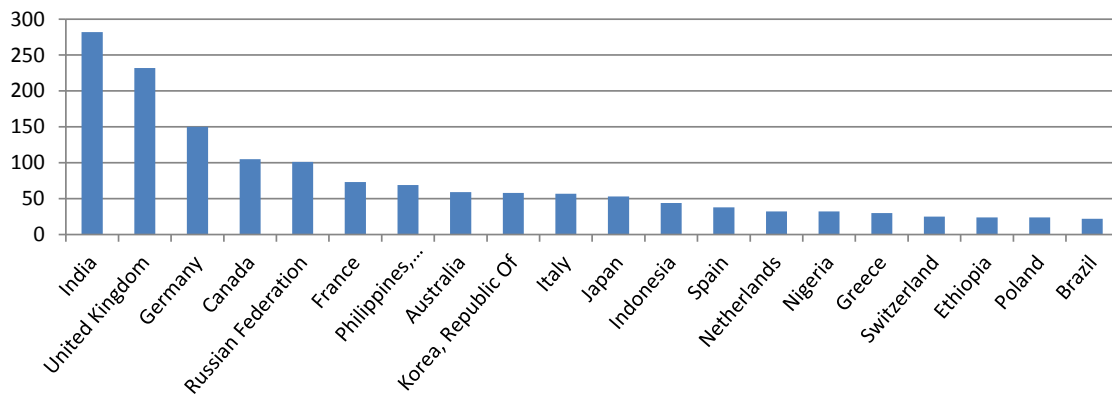

Top 20 Referrals by Countries other than US