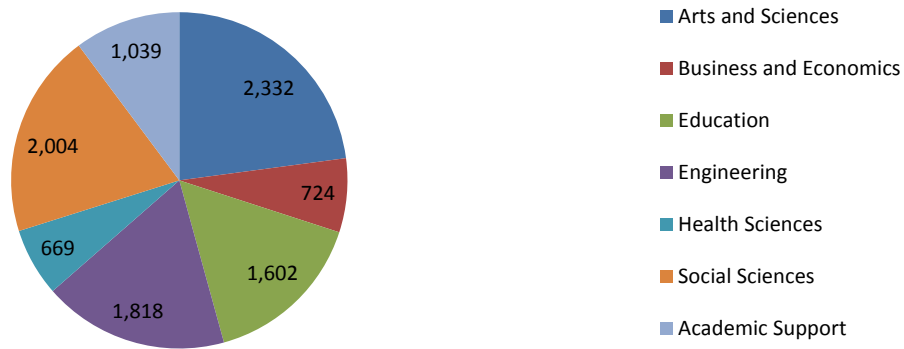

Full-Text Downloads by Academic Units