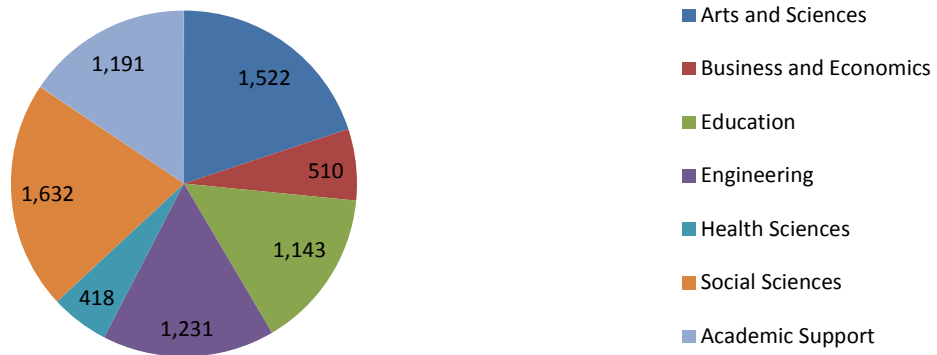

Full-Text Downloads by Academic Units