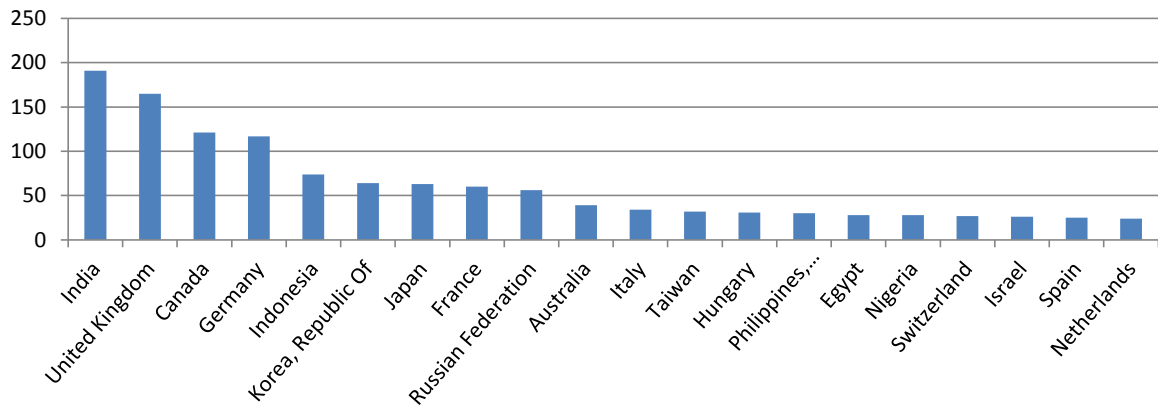

Top 20 Referrals by Countries other than US