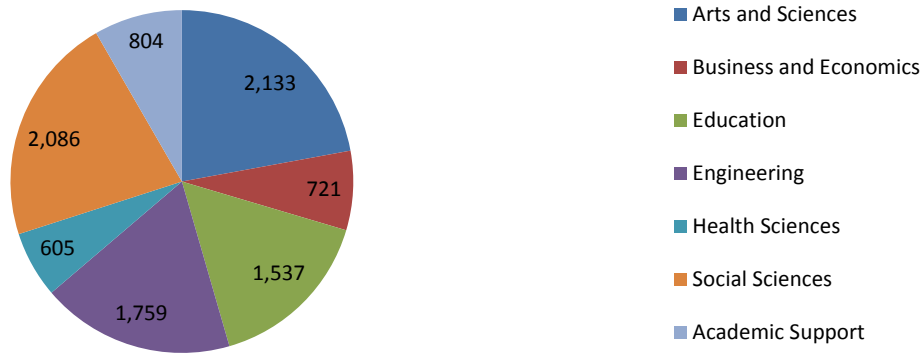

Full-Text Downloads by Academic Units