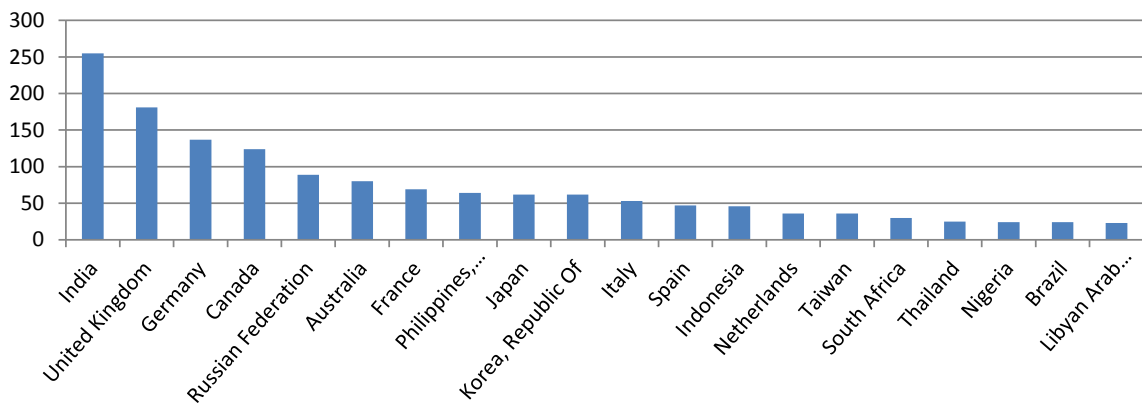

Top 20 Referrals by Countries other than US