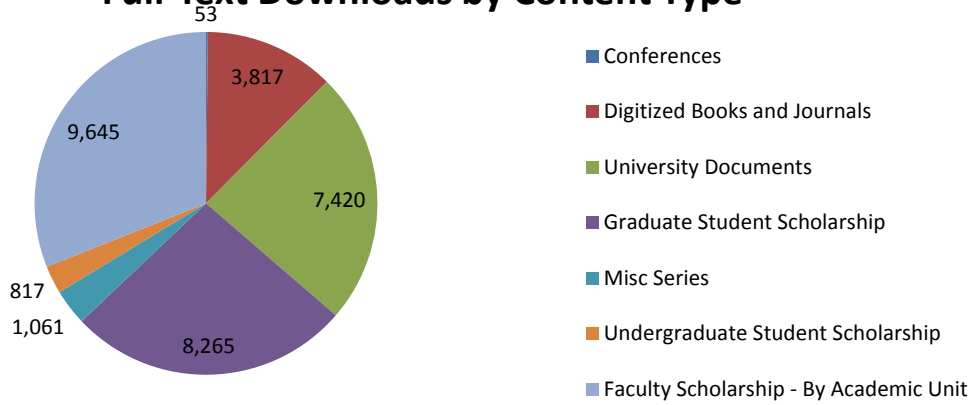

Full-Text Downloads by Content Type