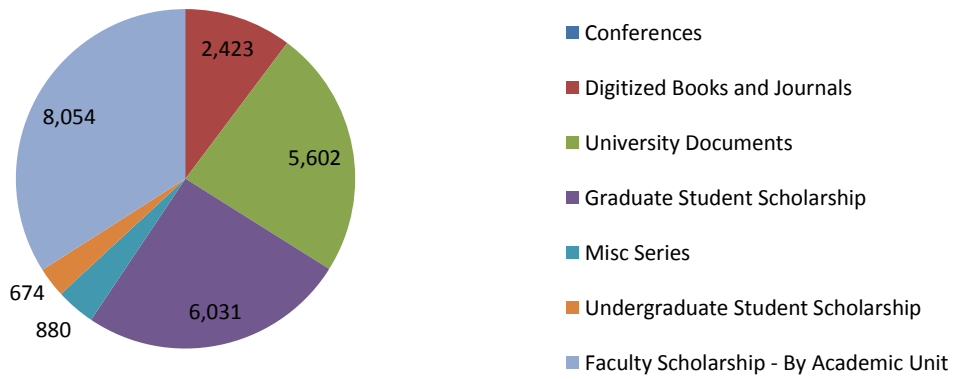

Full-Text Downloads by Content Type