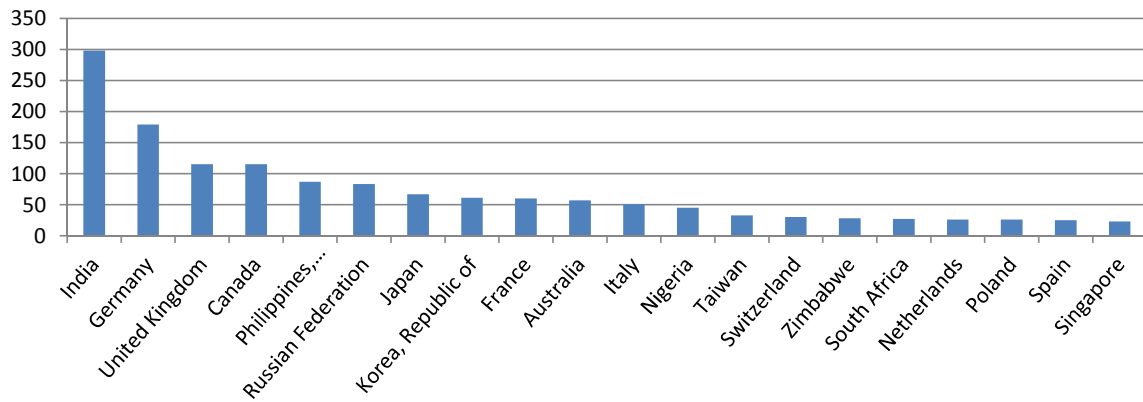

Top 20 Referrals by Countries other than US