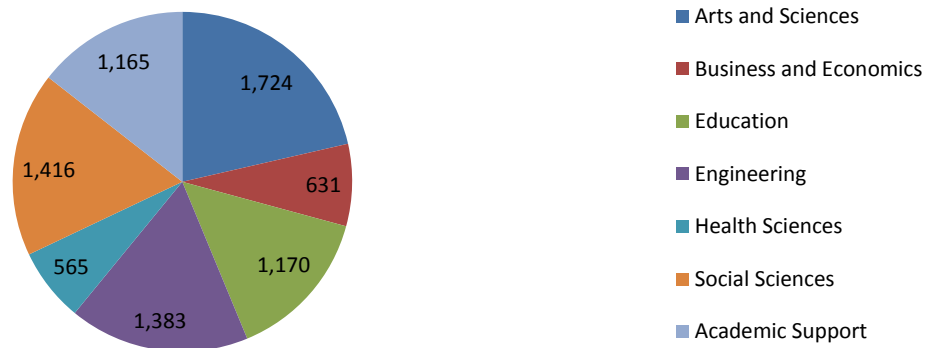

Full-Text Downloads by Academic Units