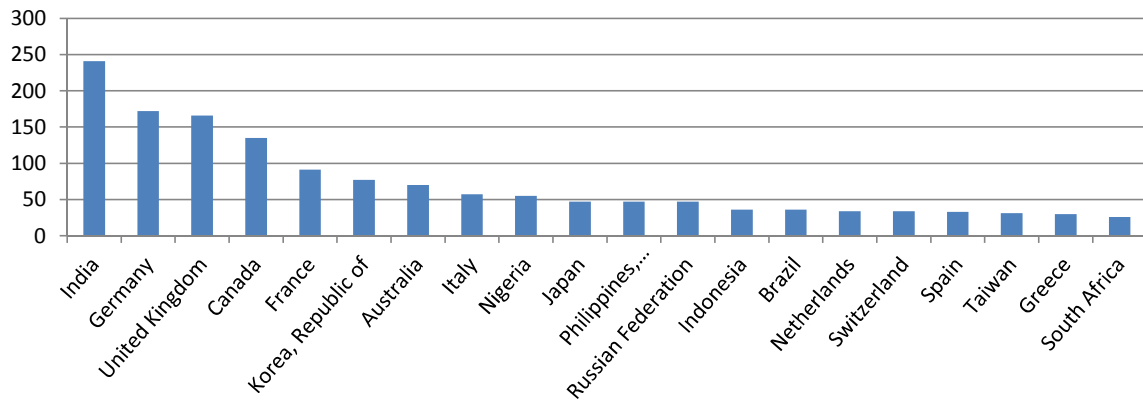

Top 20 Referrals by Countries other than US