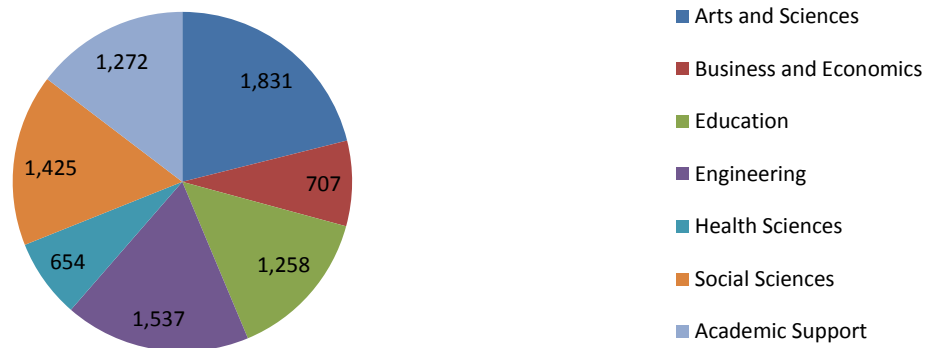

Full-Text Downloads by Academic Units