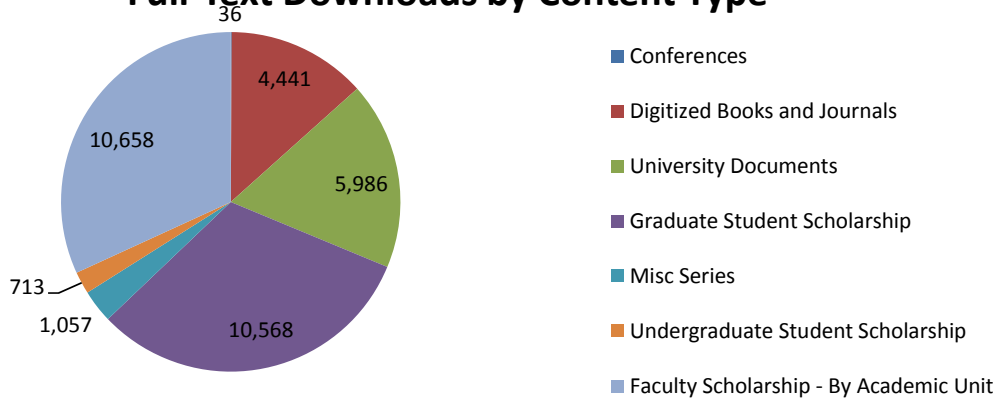

Full-Text Downloads by Content Type