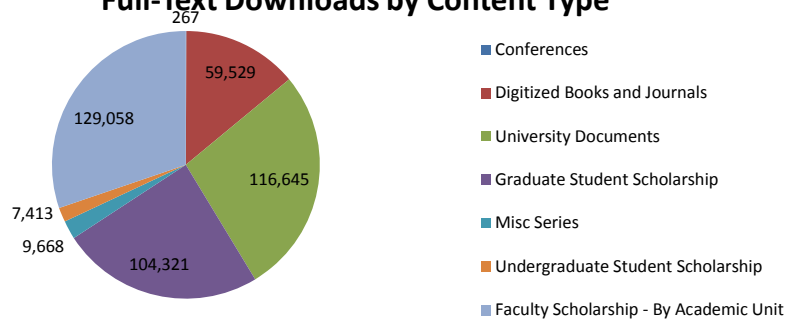

Full-Text Downloads by Content Type