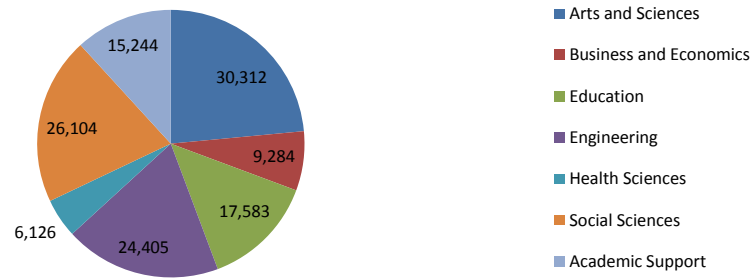

Full-Text Downloads by Academic Units