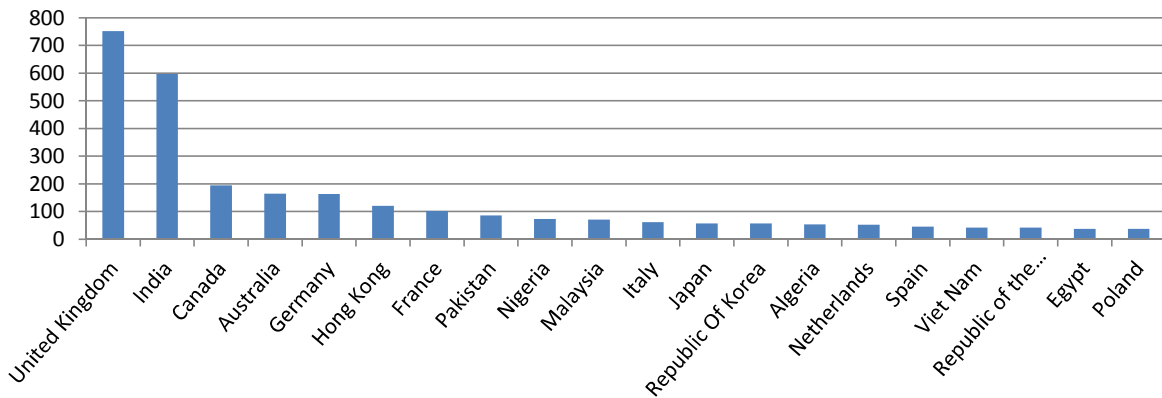

Top 20 Referrals by Countries other than US