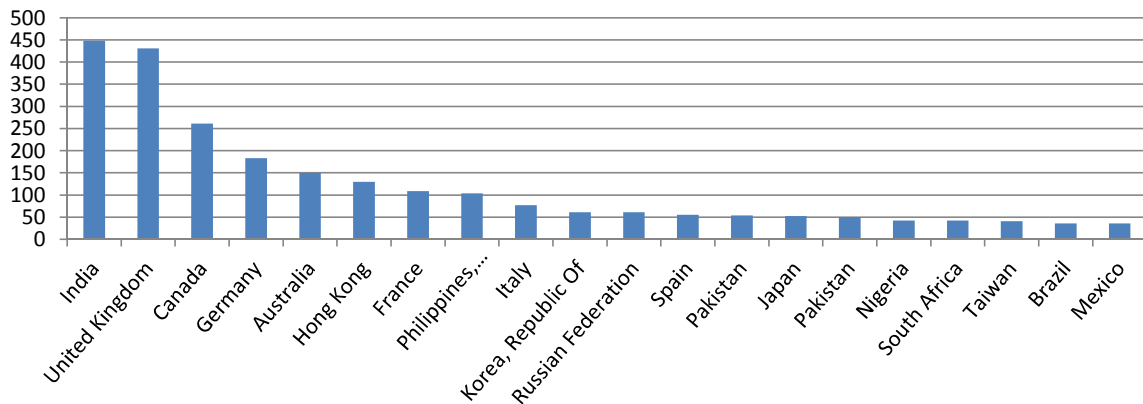

Top 20 Referrals by Countries other than US