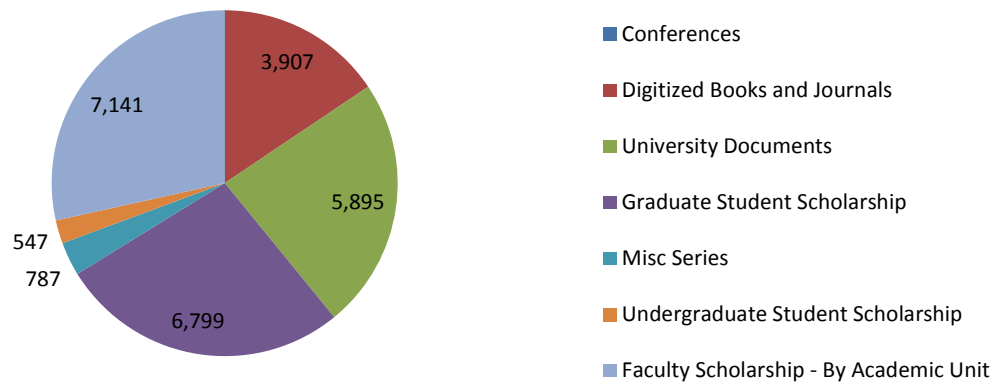

Full-Text Downloads by Content Type