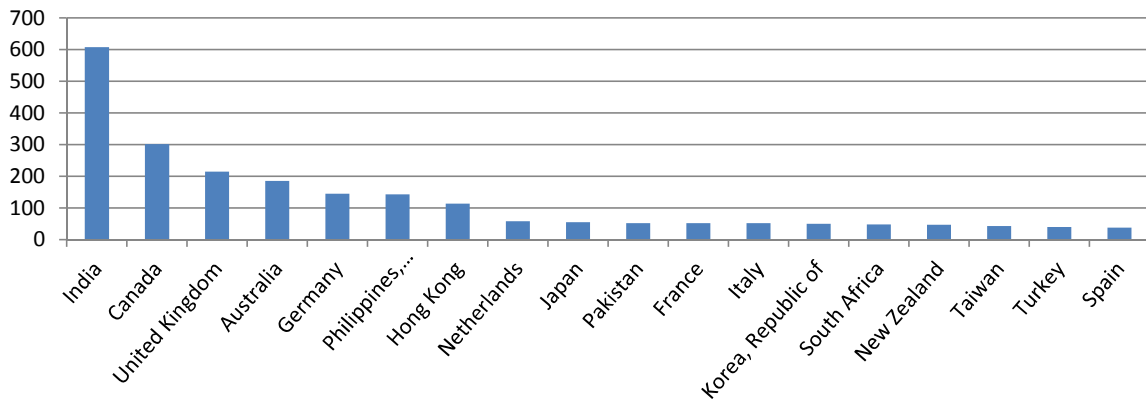

Top 20 Referrals by Countries other than US