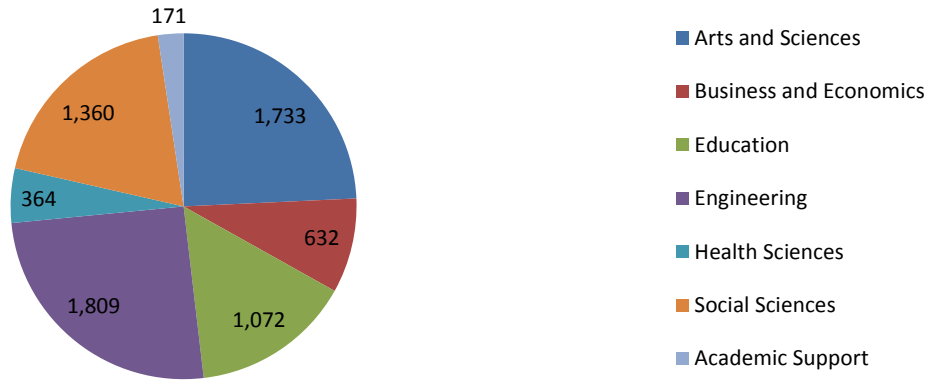

Full-Text Downloads by Academic Units