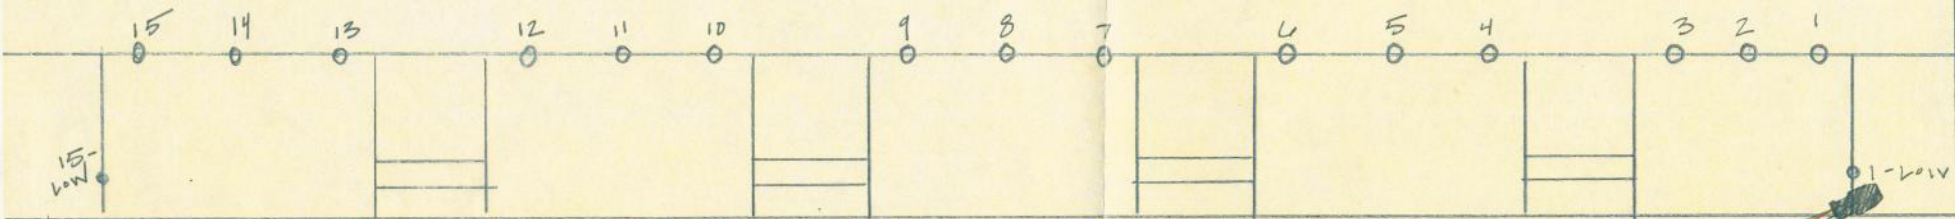

1-1-2017

Lighting Section: Circle Moment Front Light

Brandon Washington
Boise State University

"J.E." SECTION
CTR OF SET LOOKING SW

"CIRCLE MOMENT"

19°
185 FT

15-LOW

1-LOW

SANDBAYS

ROOF LINE

1/2 AREA

1/2 AREA

FDL PDR