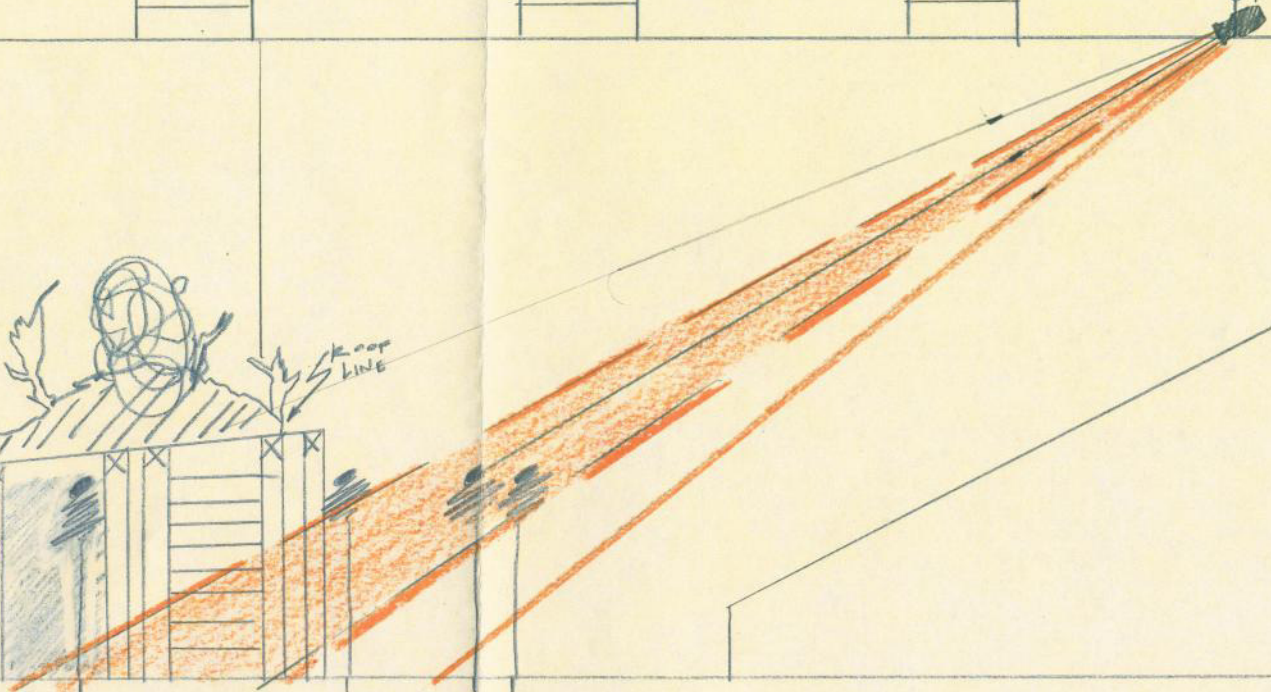

1-1-2017

Lighting Section: Circle Moment Front Light

Brandon Washington
Boise State University

"J.E." SECTION
CTR OF SET LOOKING SW

"CIRCLE MOMENT"

19°
185 FT

15-LOW

1-LOW

SANDBAYS

ROOF LINE

1/2 AREA

1/2 AREA

FDL PDR