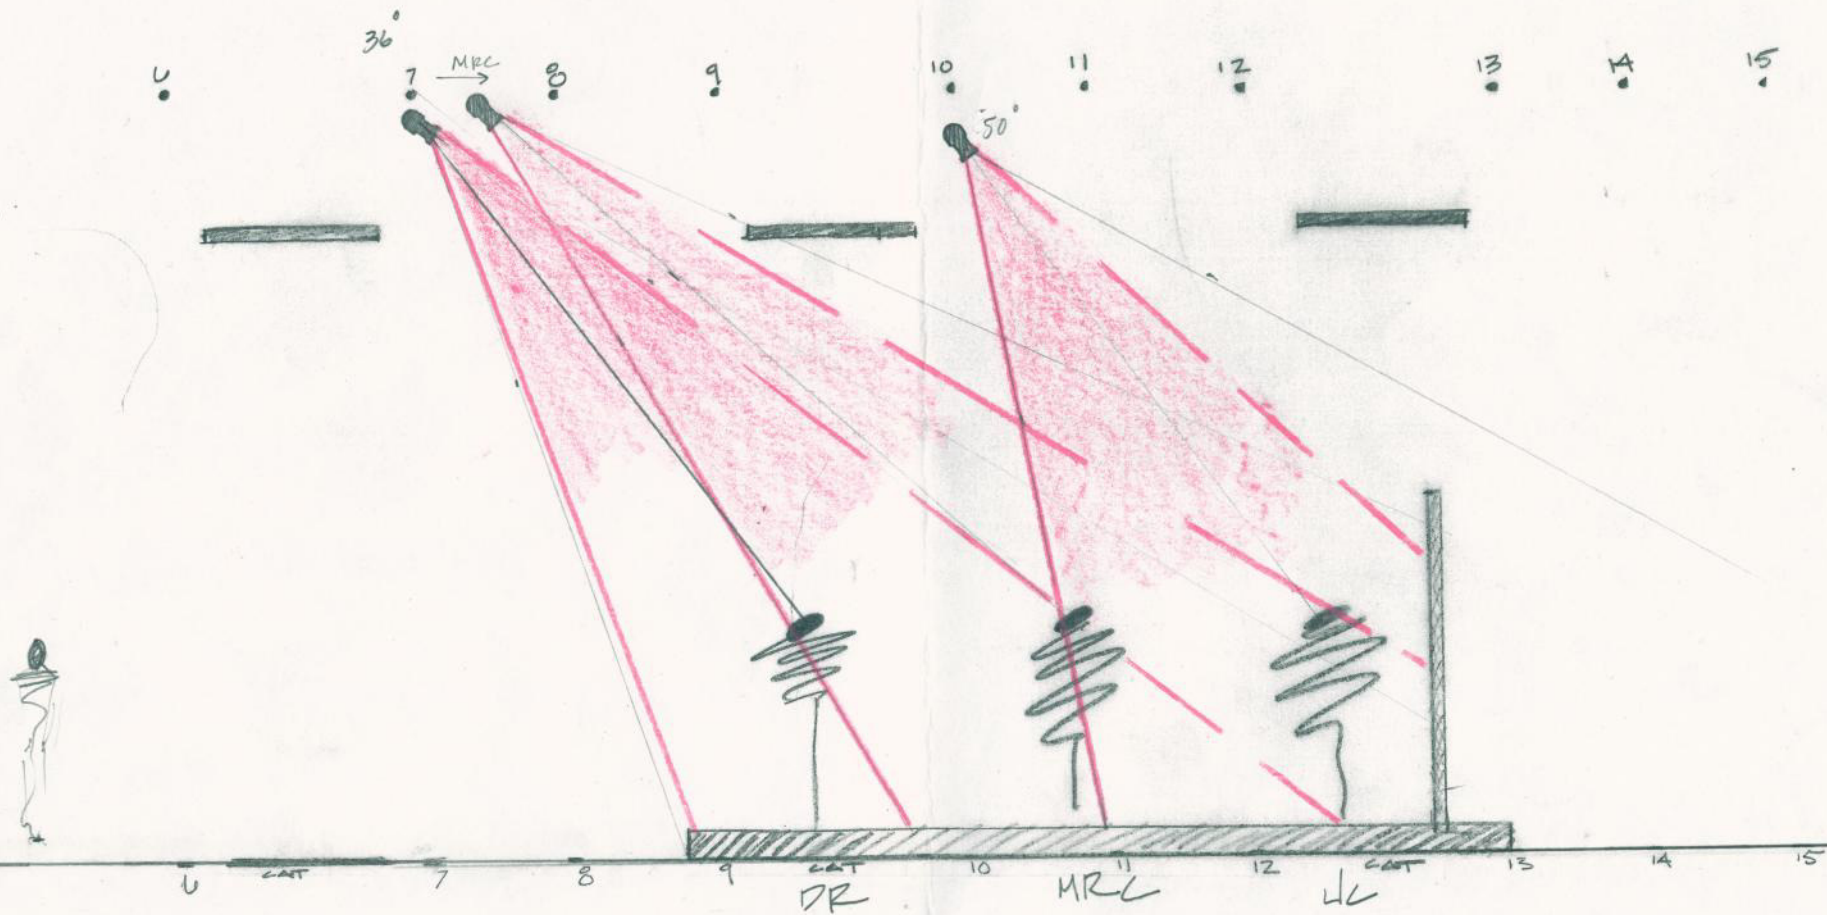

# Lighting Section: Homey Front Diagonal Light

Brandon Washington  
*Boise State University*

Raquel Davis  
*Boise State University*

NT. CASTWALKS

HONEY F/D ↗

R. DAVIS + B. WASHINGTON  
2ND LANE OF S/L

R. DAVIS ; B. WASHINGTON

10.15.2016

HONEY F/D 

CRIMES DIAG. SECTION  
C 1<sup>ST</sup> LANE OF S/L  
FROM DR TO JL

HONEY FID  $\uparrow$

$\angle$  PLANE OF S/L  $\leftarrow$  DL TO MRC  
LD: R. DAVIS + B. WASHINGTON

HONEY FID 

1ST LANE S/L  
DL TO J12