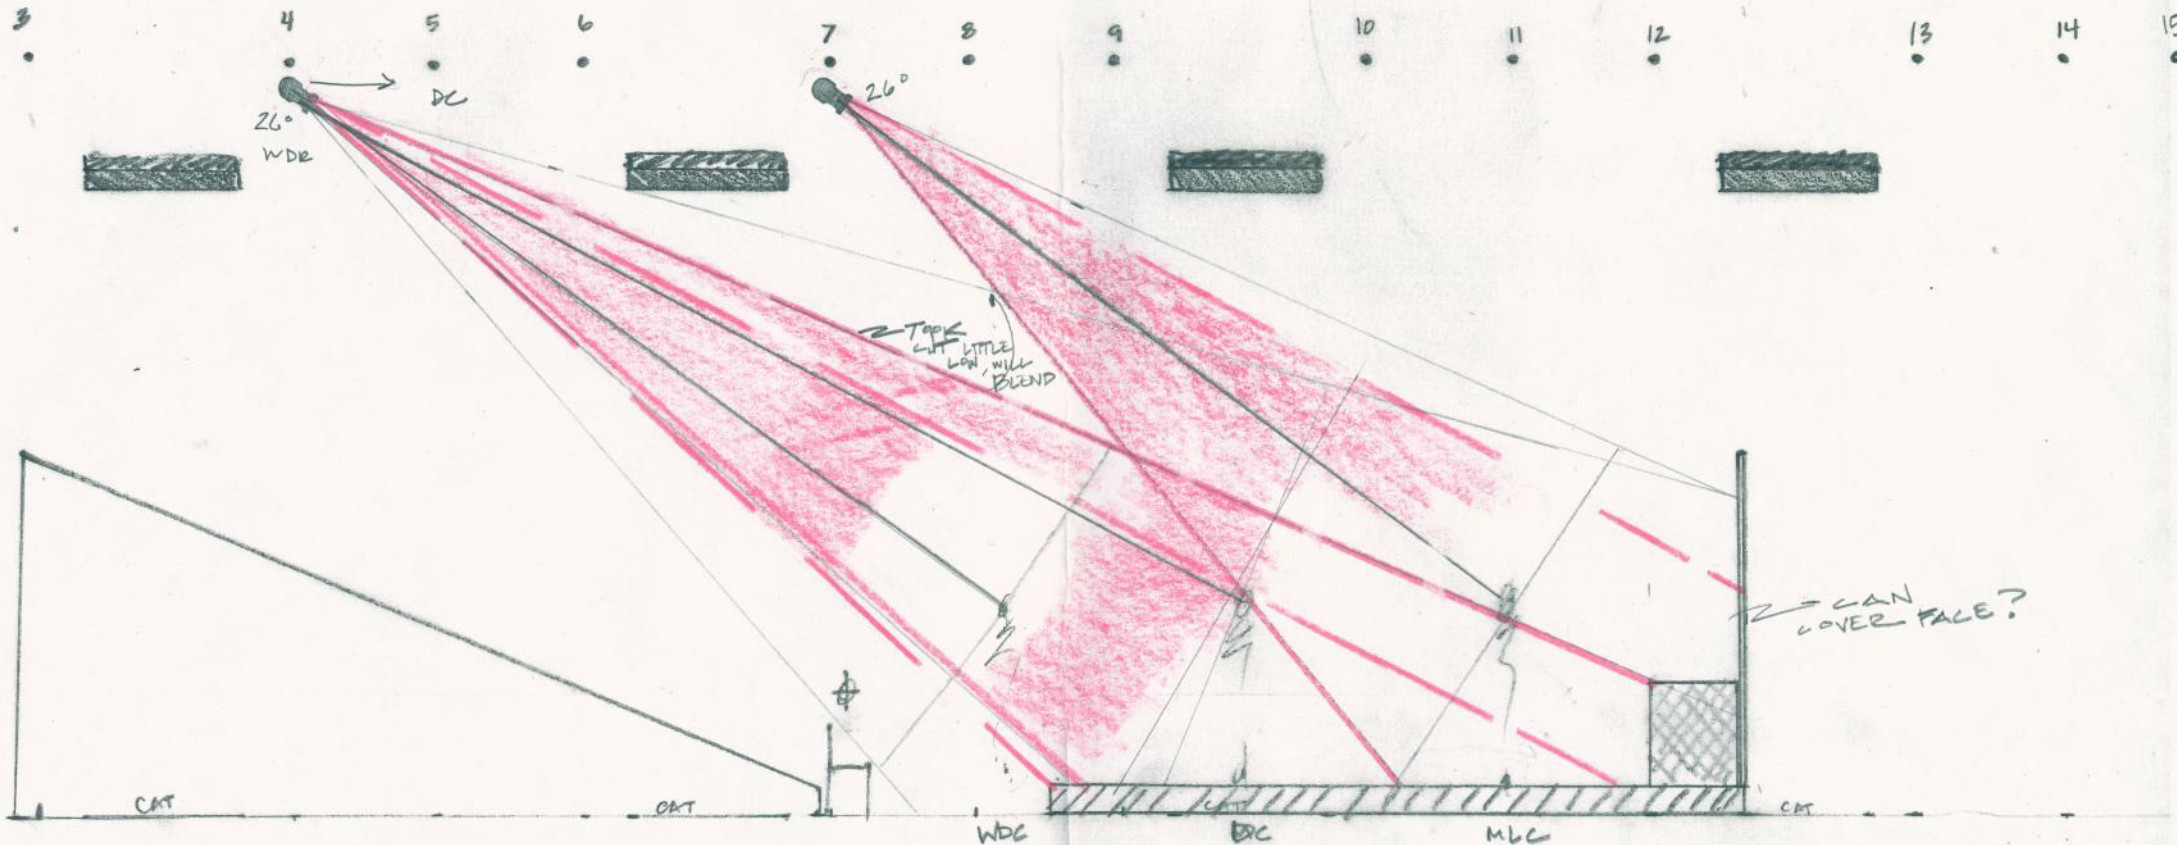

# Lighting Section: Homey Front Diagonal Light

Brandon Washington  
*Boise State University*

Raquel Davis  
*Boise State University*

NT. CASTWALKS

HONEY F/D ↗

R. DAVIS + B. WASHINGTON  
2ND LANE OF S/L

R. DAVIS ; B. WASHINGTON

10.15.2016

HONEY F/D 

CRIMES DIAG. SECTION  
C 1<sup>ST</sup> LANE OF S/L  
FROM DR TO JL

HONEY FID  $\uparrow$

$\angle$  PLANE OF S/L  $\leftarrow$  DL TO MRC  
LD: R. DAVIS + B. WASHINGTON

HONEY FID 

1ST LANE S/L  
DL TO J12