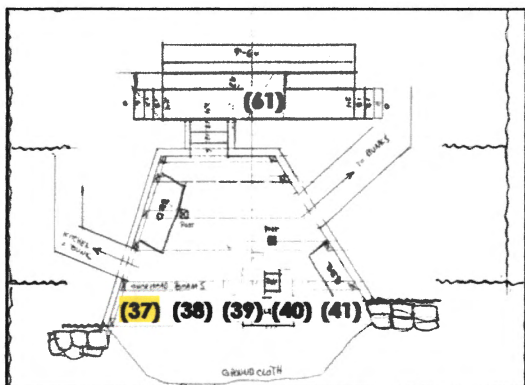

OMINOUS SKY / SPLITTING HEAT TONER