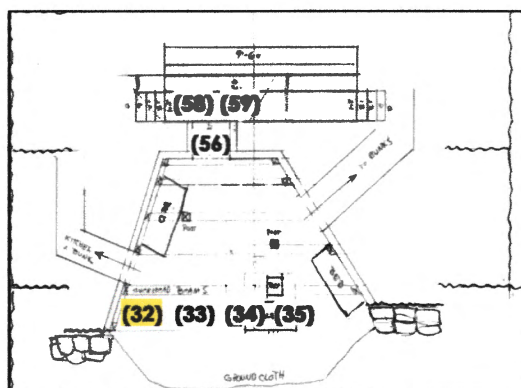

AFTERNOON BOUNCE / DUSK