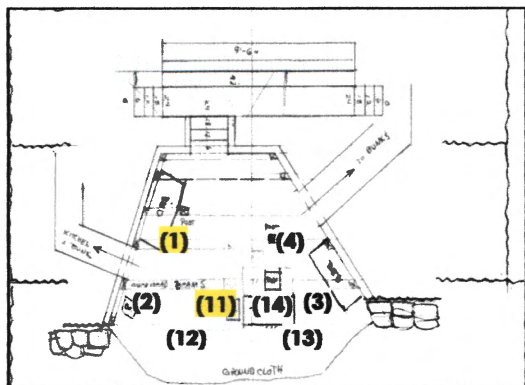

MAGIC SHEET

CANDLE SUPPORT & SHADOW THROW