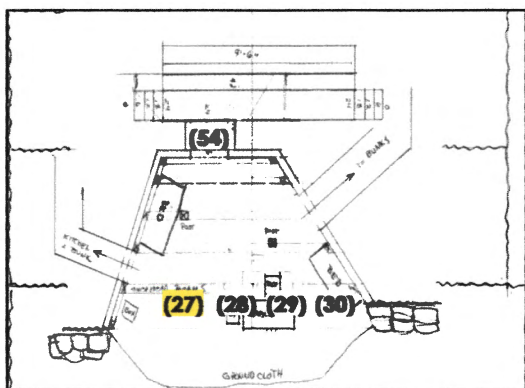

MORNING / PALE SUN BOUNCE