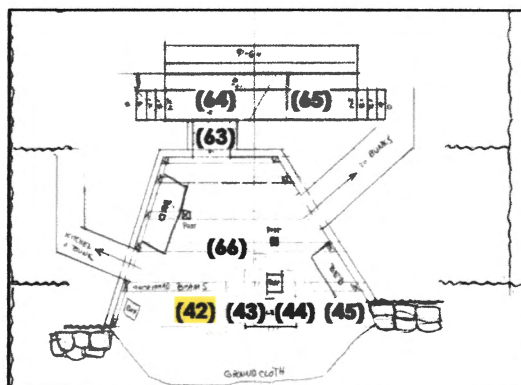

RED DAWN

ATMOSPHERICS

- (110) FOGGER
- (111) HAZER

AUDIENCE & HOUSE

- (108) HOUSE LIGHT
- (109) AUDIENCE PATH

POSTERS

- (101) POSTER 1
- (102) POSTER 2
- (103) POSTER 3
- (104) POSTER 4
- (105) POSTER 5
- (106) POSTER 6

SPECIALS

- (47) BED L
- (48) TABLE
- (49) R'S HS
- (98) DS >
- (99) DS <
- (112) BOWS
- (120) CANDLE

FDR

- (90) SPARE <
- (91) SUN >
- (92) SUN >
- (93) SUN < (DS)
- (94) SUN > (DS)

FDL

- (96) CIRCLES FDL

TW1s	
(81)	(83)
(82)	(84)