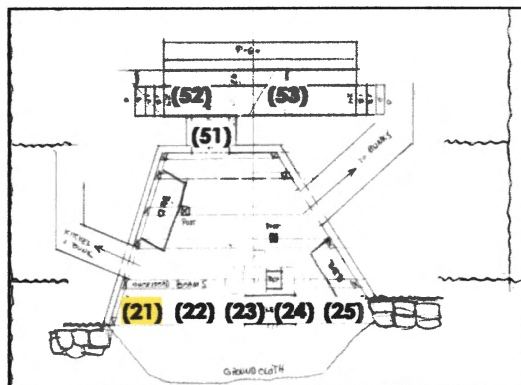

MOONLIGHT / CHILLY TONER