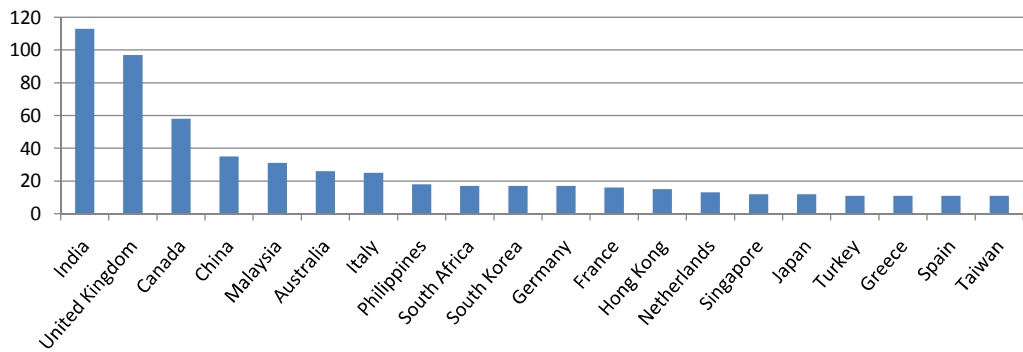

Top 20 Referrals by Countries other than US