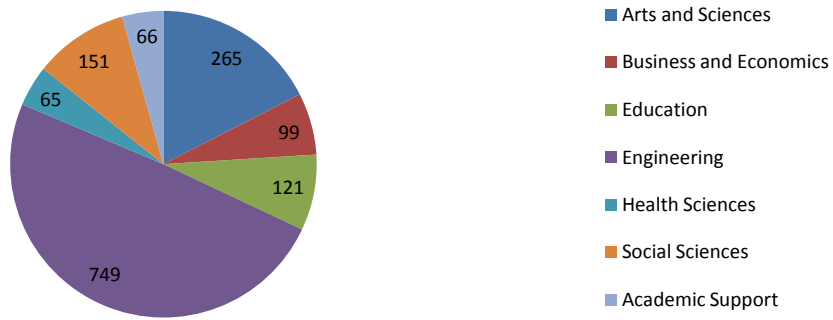

Full-Text Downloads by Academic Units