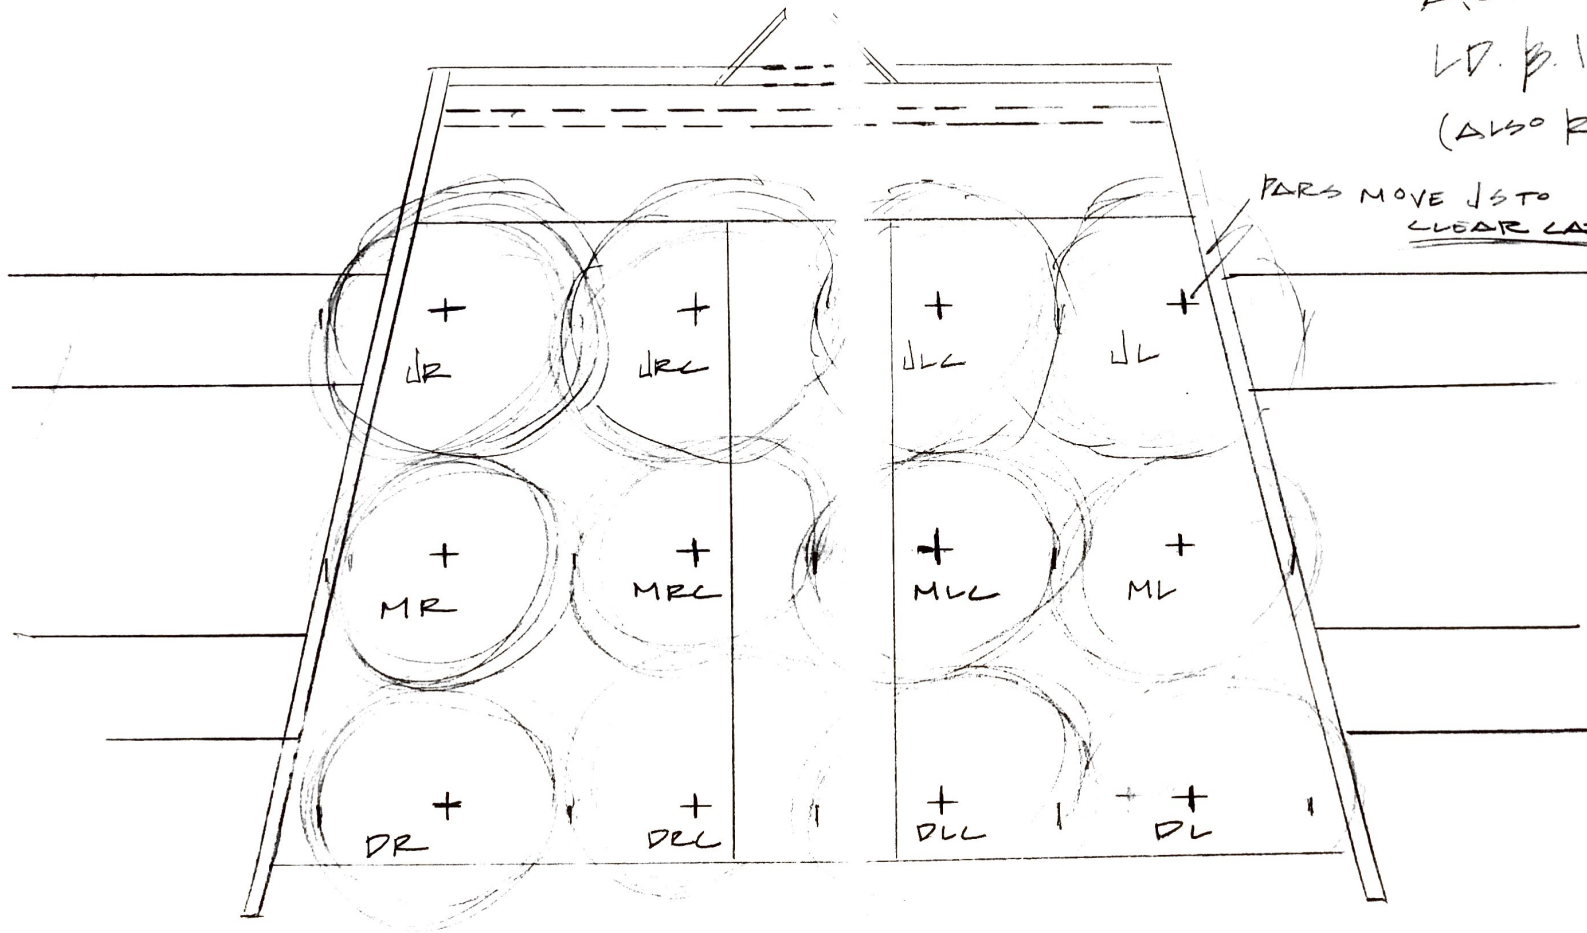

1-1-2017

Acting Areas

Brandon Washington
Boise State University

"THE KNUCK"

ACTING DECS

LD. B. WASHINGTON

(ALSO RELEASED PAR40s?)

PARS MOVE ↓ TO
CLEAR CAT

8' AREAS