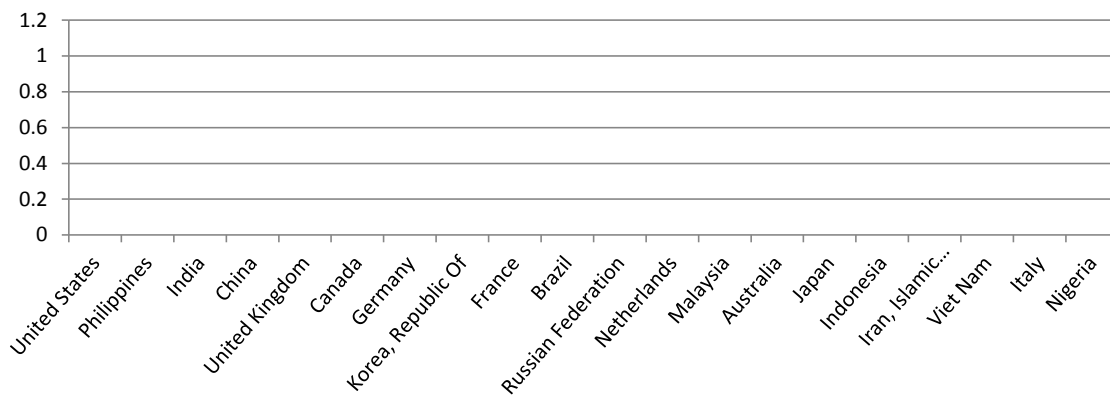

Top 20 Referrals by Countries other than US