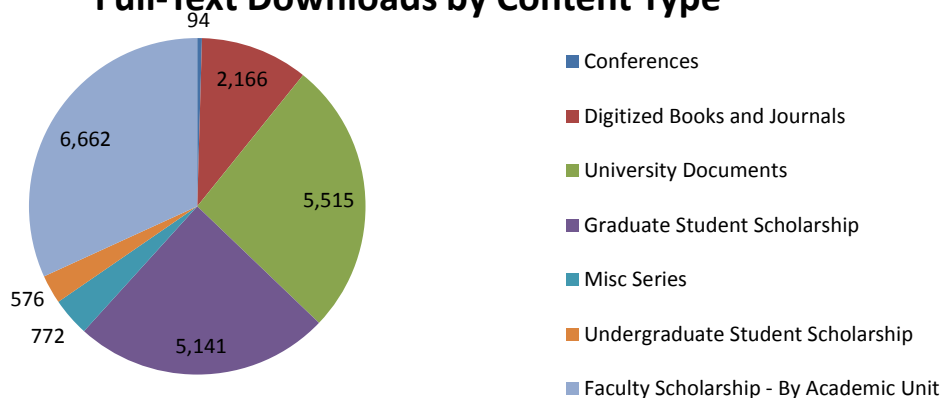

Full-Text Downloads by Content Type