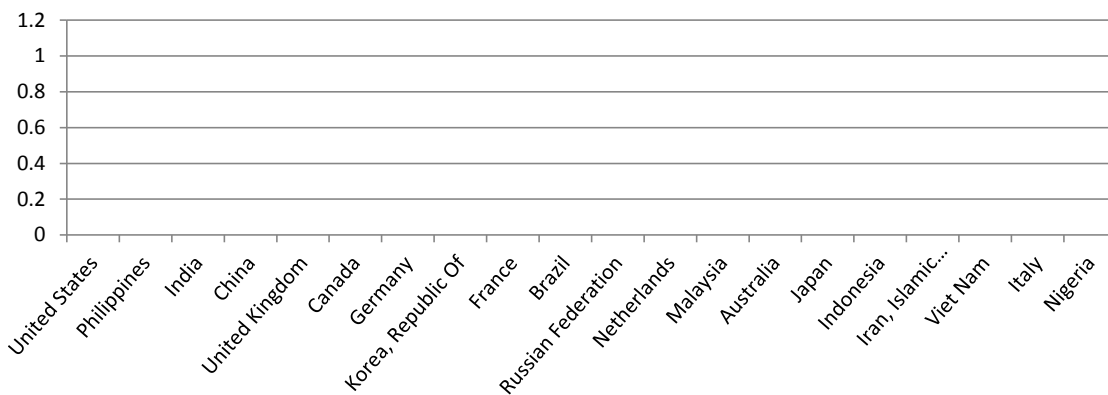

Top 20 Referrals by Countries other than US