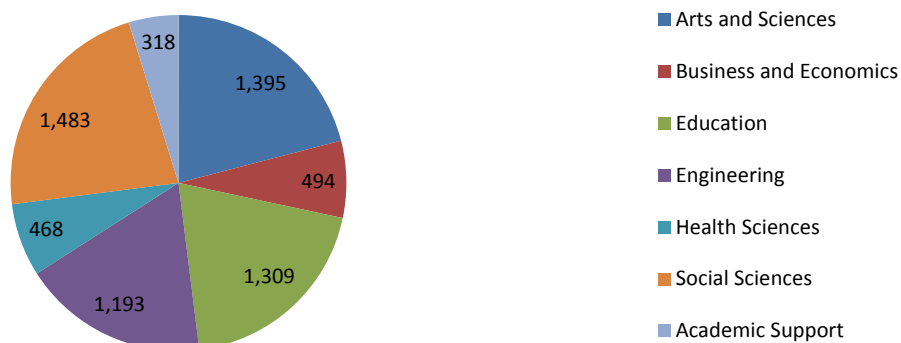

Full-Text Downloads by Academic Units