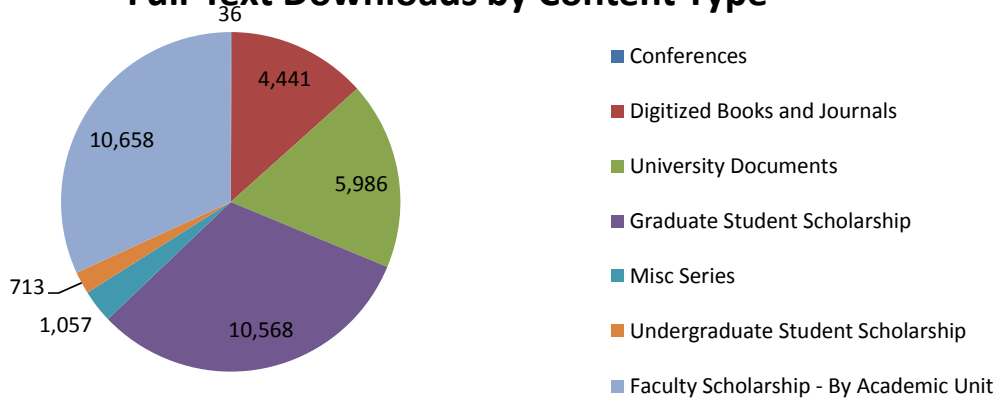

Full-Text Downloads by Content Type