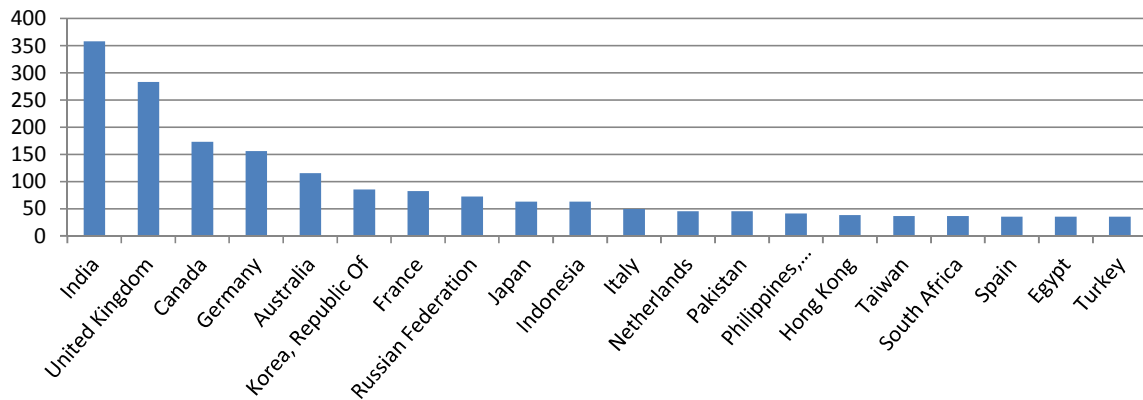

Top 20 Referrals by Countries other than US