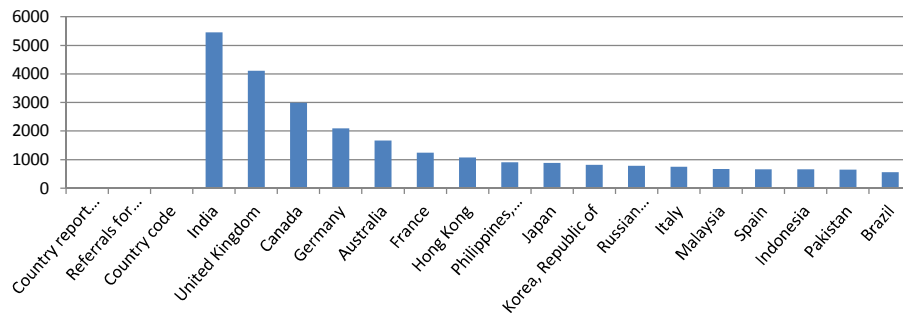

Top 20 Referrals by Countries other than US