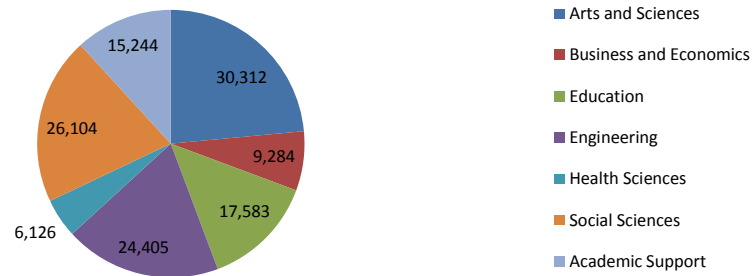

Full-Text Downloads by Academic Units