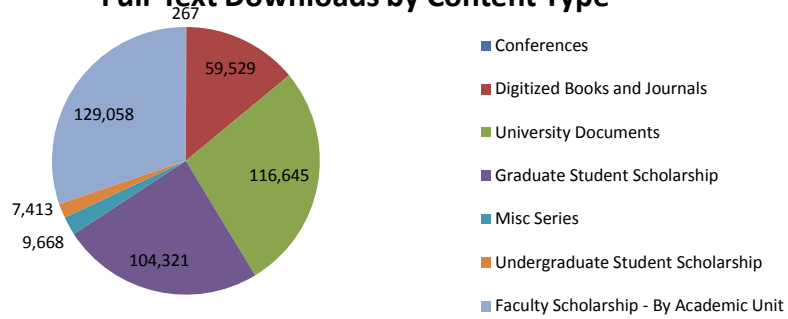

Full-Text Downloads by Content Type