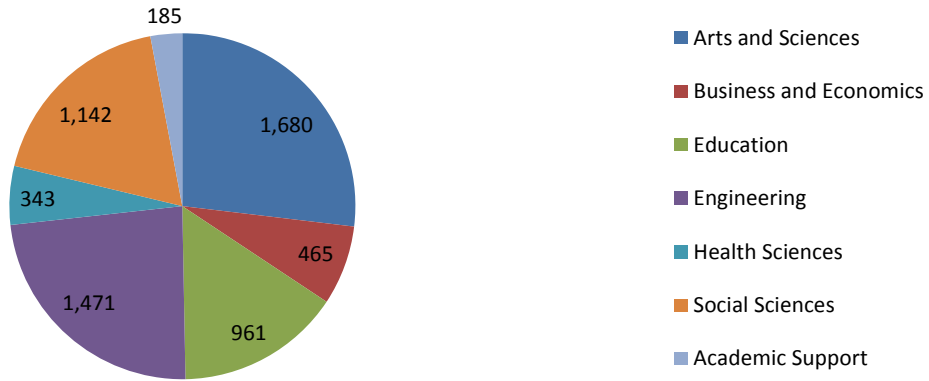

Full-Text Downloads by Academic Units