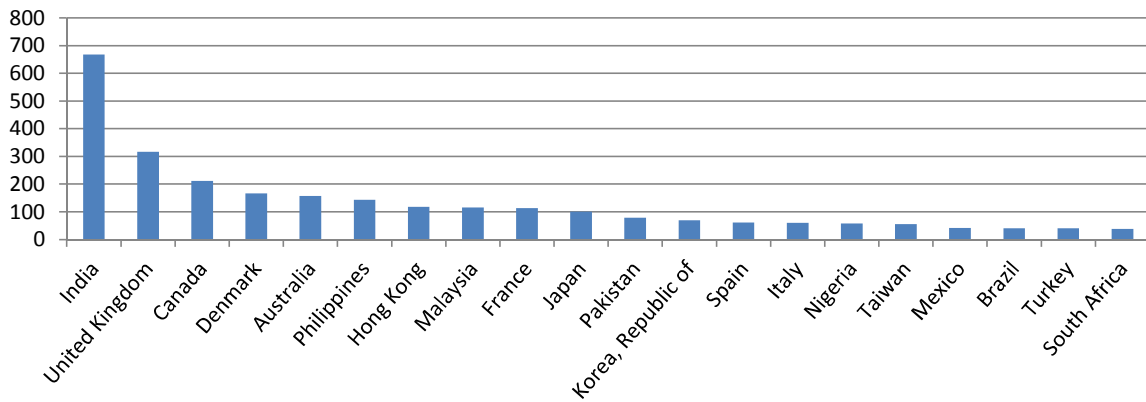

Top 20 Referrals by Countries other than US