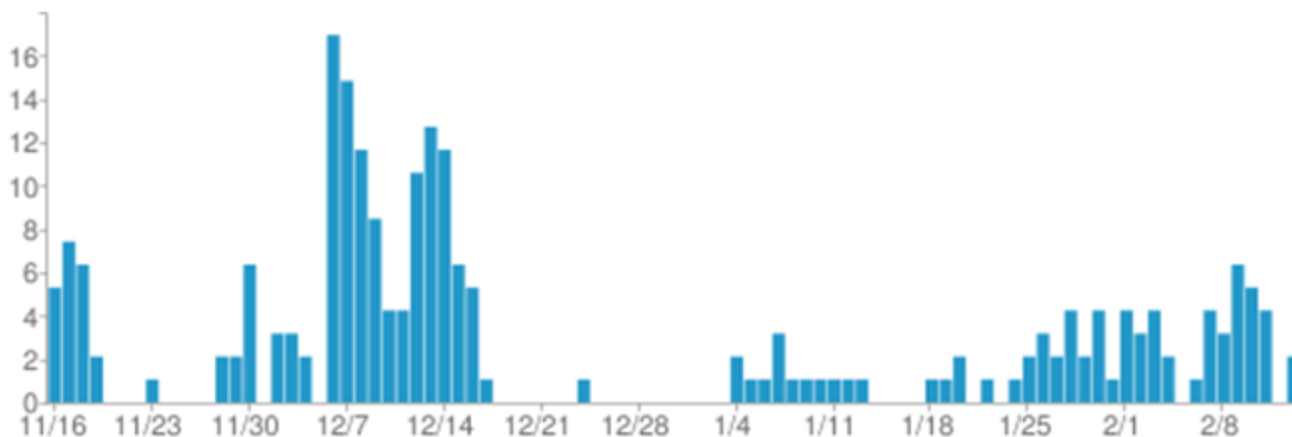

STATS

View data from: [Today](#) | [Yesterday](#) | [Last week](#) | [Last 30 days](#) | [Last 60 days](#) | [Last 90 days](#)

Key metrics

Overview of activity

Total Checkins	217
Unique Visitors	64
Sent to Twitter	9%
Sent to Facebook	11%
Men | Women	55% | 42%

Top Visitors

Users who have checked in the most

Quinn A.
27 checkins

Herbie P.
11 checkins

Michael S.
9 checkins

All Checkins

Detailed listing of all checkins