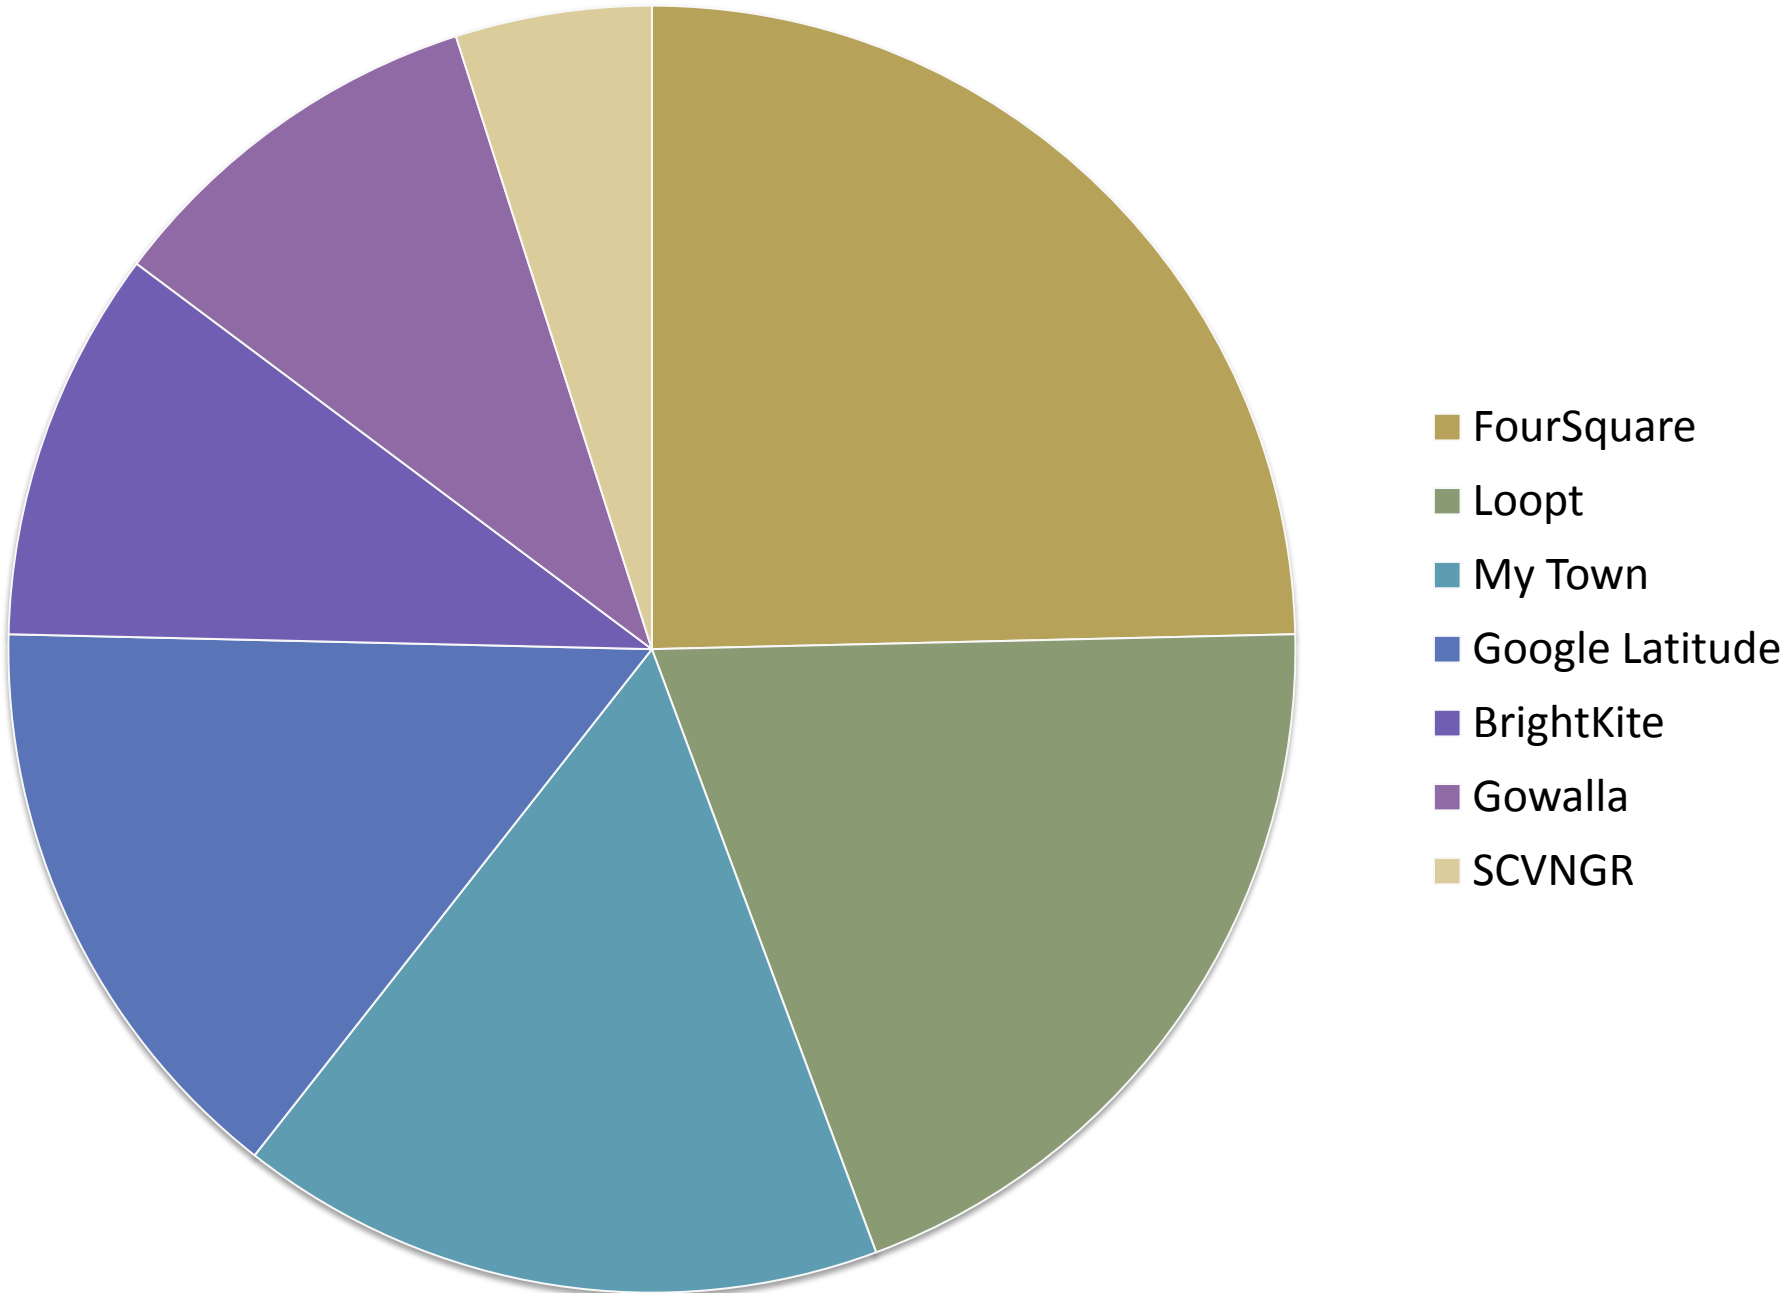

# Location-based applications

use internet-connected mobile devices' geolocation capabilities

# Number of Users

foursquare

loopt

MyTown

- Facebook
- FourSquare
- Loopt
- My Town
- Google Latitude
- BrightKite
- Gowalla
- SCVNGR

Gowalla

brightkite

# Number of Users